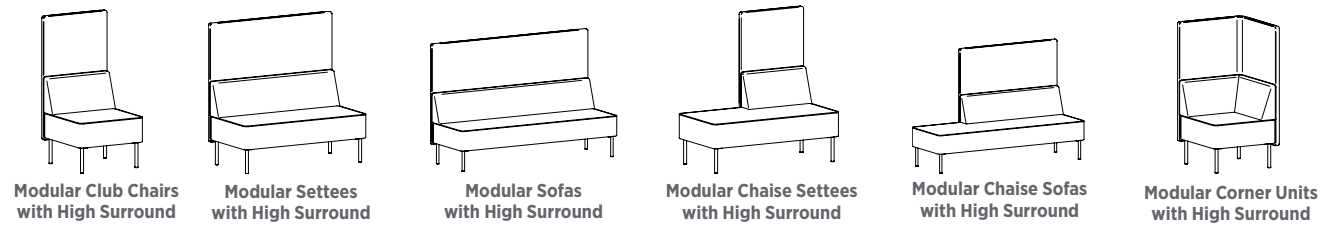

Modular Components