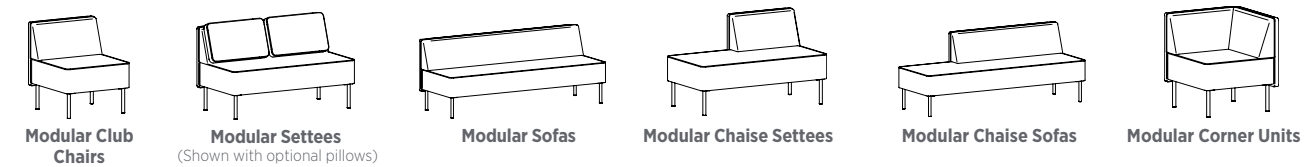

Modular Components