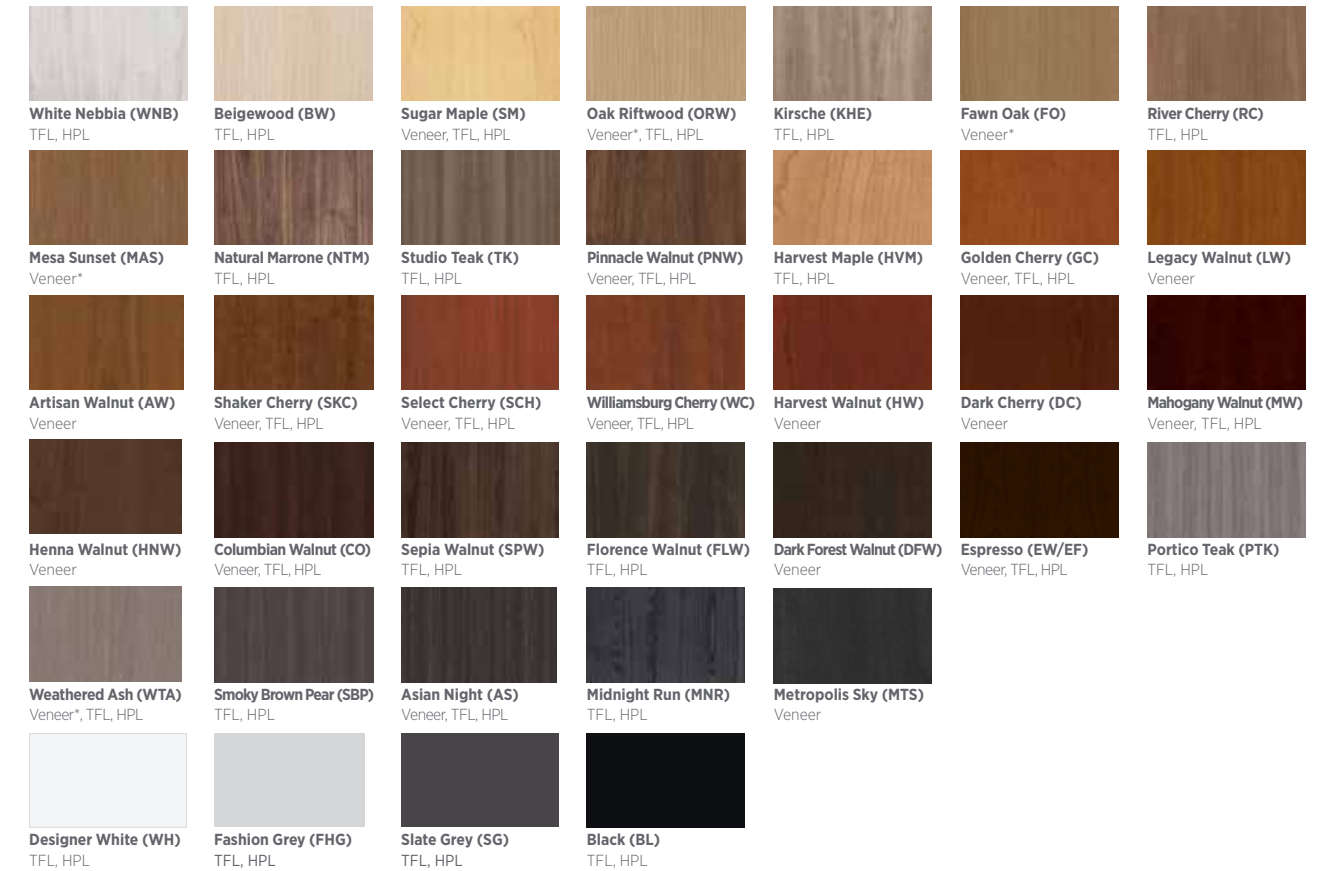

Veneer and Laminate Options

Our veneer casegoods feature our UV top finish, UVAdvantage. The result is a low-emitting finish that provides exceptional depth, clarity, durability and chemical resistance throughout the life of the product.