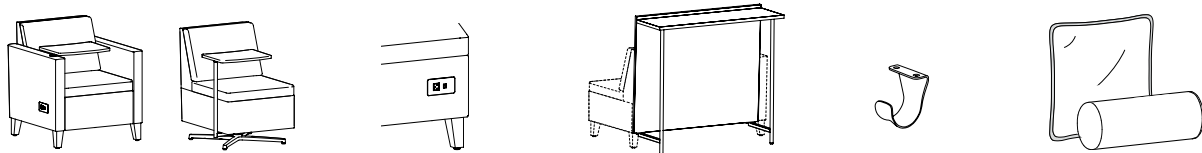

Tablet Arms for Arm or Armless Units
Power Options for Seating and Tables
Bistro/Stadium Table for Settees and Sofas
Purse Hook for Bistro/Stadium Tables
Enhance your space with Cush Pillows.