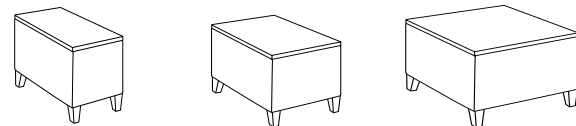

## Statement of Line

Club Chair, 2 Arms: 379  
 Settee, 2 Arms: 3792  
 Sofa, 2 Arms: 3793  
 Club Chair, 1 Arm: 379L & 379R  
 Settee, 1 Arm: 3792L & 3792R  
 Sofa, 1 Arm: 3793L & 3793R

Club Chair, Armless: 379N  
 Swivel Club Chair, Armless: 379NS  
 Settee, Armless: 3792N  
 45° Angled Settee, Armless: 3792-45C  
 Sofa, Armless: 3793N  
 Corner Unit: 379-90C

Single Bench: 378SB  
 Double Bench: 3782DB  
 Single Ottoman: 379SO  
 Double Ottoman: 3792DO

Ganging End Table with Two Legs: 378-1626EGT, 378-2226EGT  
 Ganging End Table: 378-1626GT  
 Ganging Lamp Table: 378-2226GT  
 Ganging 90° Corner Table with One Leg: 378-9026CGT  
 Ganging 45° Corner Table: 378-4526CGT  
 Ganging 22.5° Corner Table: 378-2226CGT