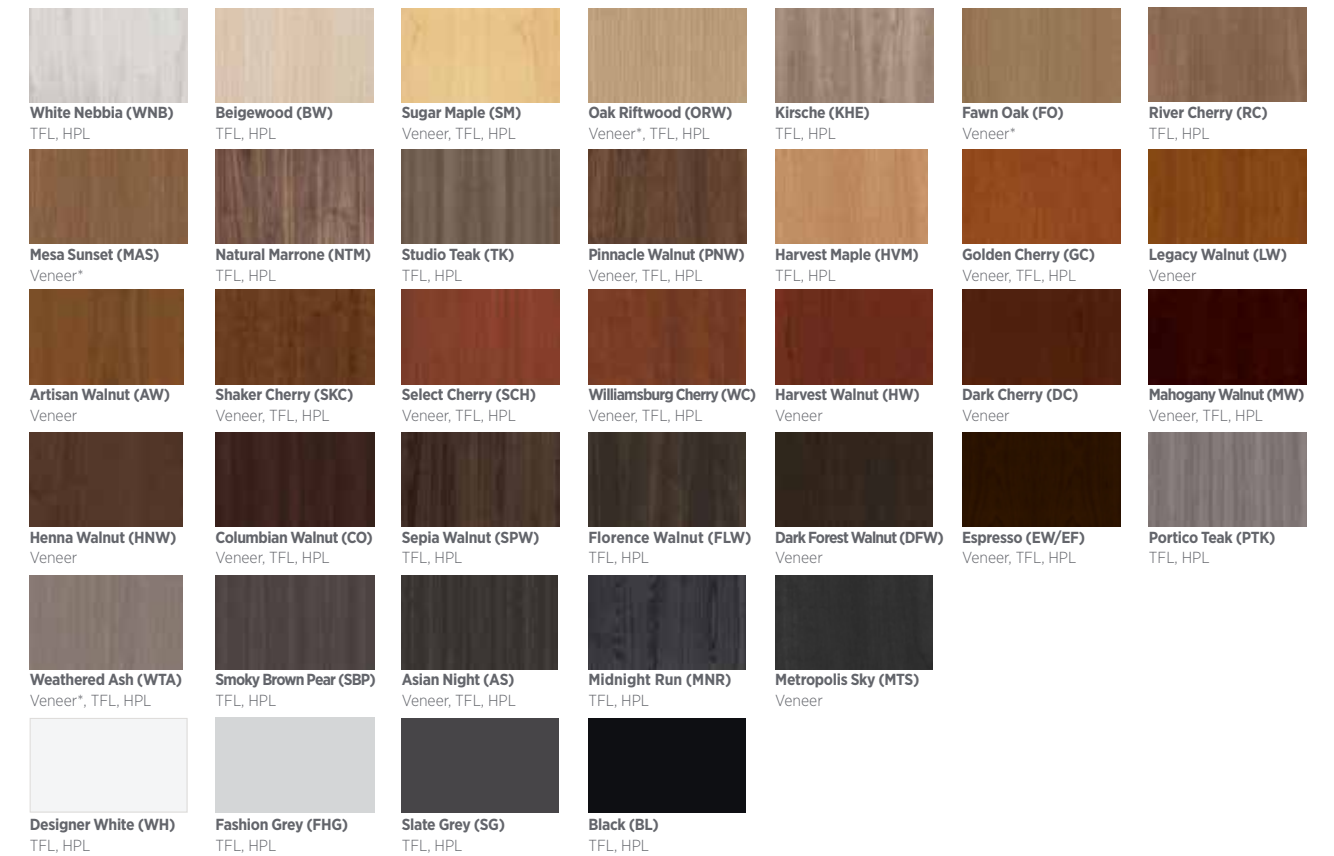

* Veneer is Low Sheen

Frosted + High Gloss Acrylics

Metal Finish Options

Glass Marker Board + Door Options

Edge Profiles:

Indiana FURNITURE

1919 Hospitality Dr., Ste A
PO Box 270
Jasper, Indiana 47547-0270

Tel: 812.482.5727
Toll: 800.422.5727
Fax: 812.482.9035
sales@indianafurniture.com
www.indianafurniture.com