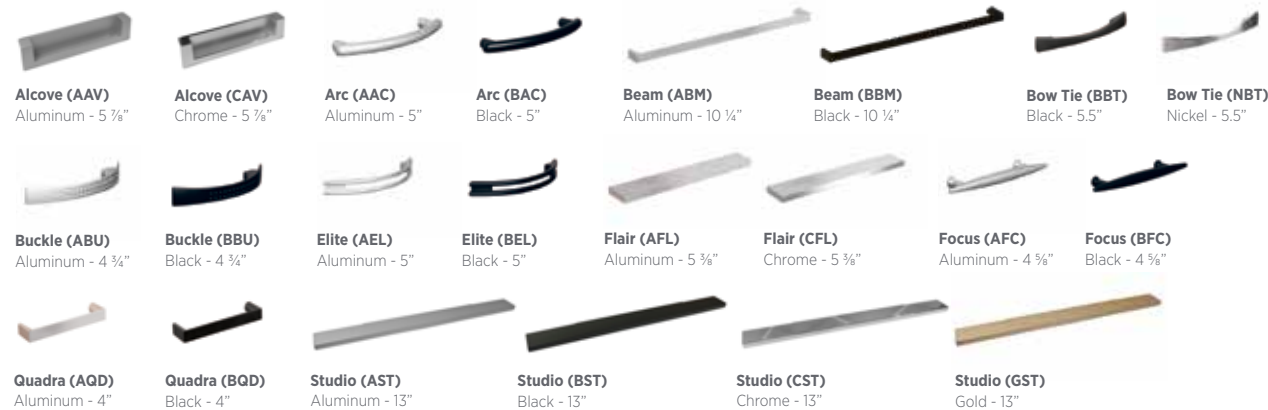

Effortlessly adaptable, Canvas allows for distinctive design details, like an appealing mix of materials, finishes, and components.

Change up the look of your design. Drawers and door fronts have the option of vertical or horizontal grain direction.

Specify fabric or dry erase work walls; accessories include phone holders, file sorters, and letter and accessory trays.

Provide more organization. Paper slots are an option on surface and wall mount hutches. Choose from chrome or TFL slot dividers.

For a more contemporary look, while providing ample storage and organization tools, specify an L-Shelf.

Project a fresh, polished attitude with high-gloss acrylics or glass on doors, or add function by using dry erase boards on doors.

Easy to specify wire management options allow users to route cords away from the work surface for a clean aesthetic.

Having power and data within reach has never been more important. With a range of options, Canvas and Gesso allow users to stay easily connected.

Pair Canvas Reception or Aura Reception, and Canvas and Gesso Conferencing with Canvas and Gesso Casegoods to create a consistent look and feel throughout an entire facility.

Need a full office of casegoods? Need it fast? No worries! Select from a wide range of freestanding and modular Canvas components to quickly create an office without sacrificing style or functionality.

Pull Options: