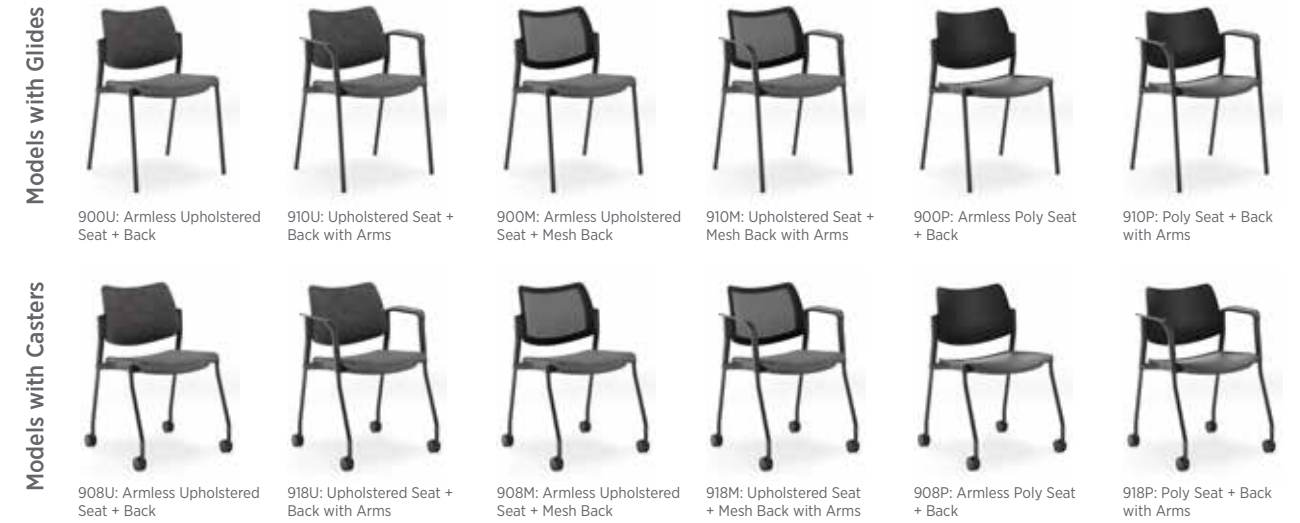

And the benefits of Dab stack up. Literally. Dab models with casters stack four high while models with glides stack seven high. And did we mention that Dab gangs? Use the optional, easy-to-connect ganging bracket to keep chairs evenly spaced and in place.

Statement of Line:

Seat + Back Material Options:

Ganging Capabilities:

Upholstery Options:

Upholstered Seat + Back models are available in single and contrasting upholsteries in a wide variety of graded-in or contract options, including fabric, vinyl, and leather.