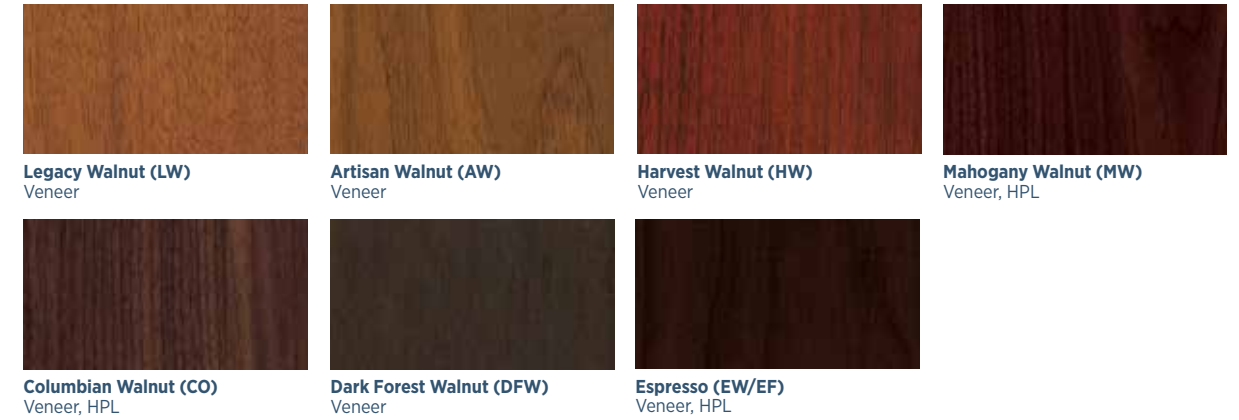

Surface Materials

Veneer and Laminate Options

Legacy Walnut (LW)
Veneer

Artisan Walnut (AW)
Veneer

Harvest Walnut (HW)
Veneer

Mahogany Walnut (MW)
Veneer, HPL

Columbian Walnut (CO)
Veneer, HPL

Dark Forest Walnut (DFW)
Veneer

Espresso (EW/EF)
Veneer, HPL

Edge Profile