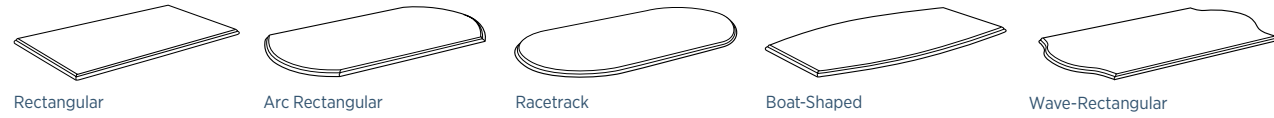

Statement of Line

Tops/Shapes

Rectangular

Arc Rectangular

Racetrack

Boat-Shaped

Wave-Rectangular