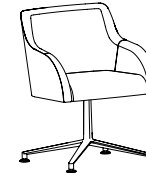

4-Star Low Polished Aluminum Swivel Base