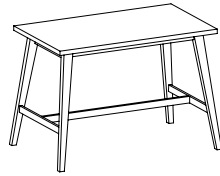

Natta Tables

Statement of Line

Natta offers an agile solution for a variety of community spaces and meeting applications. With its simplicity of form, it can achieve a subtle effect and still provide an excellent solution for any meeting and breakout environment.

NAT-1: 30"H Table

NAT-2: 42"H Table

NAT-3: 22"H Square
Occasional Table

NAT-4: 22"H Rectangle
Occasional Table