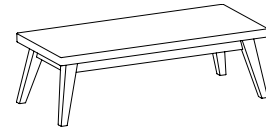

Natta Tables

Statement of Line

Natta offers an agile solution for a variety of community spaces and meeting applications. With its simplicity of form, it can achieve a subtle effect and still provide an excellent solution for any meeting and breakout environment.

NAT-1: 30"H Table

NAT-2: 42"H Table

NAT-3: 22"H Square
Occasional Table

NAT-4: 22"H Rectangle
Occasional Table