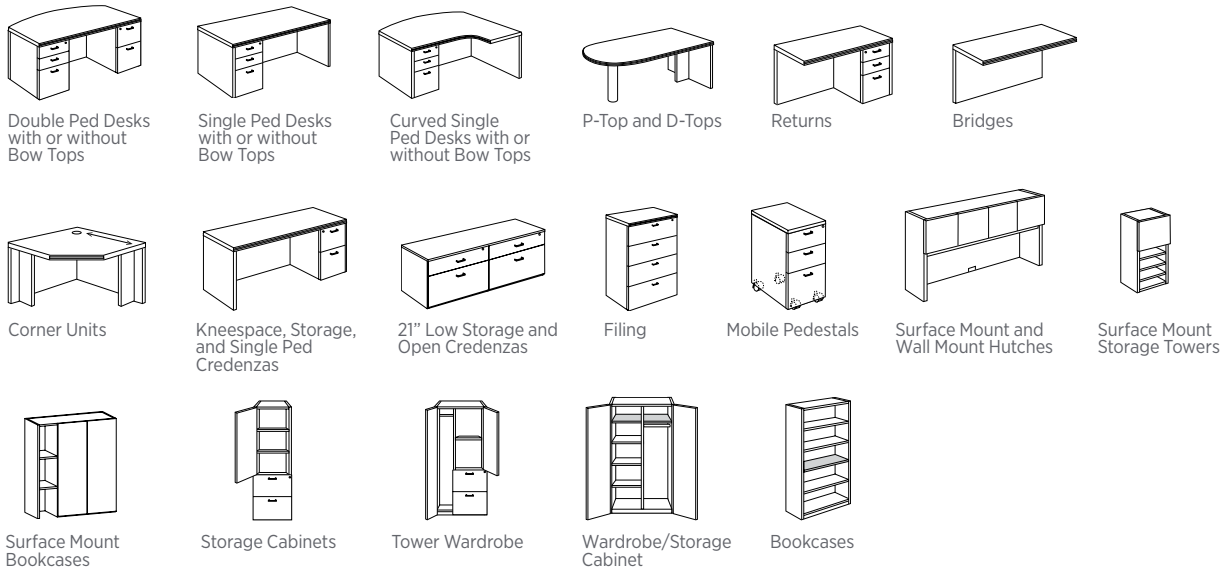

Gesso

Statement of Line

Gesso enlivens environments with refined aesthetics born from an appealing mix of materials, finishes, and components. The redesign and expansion of integrated height adjustable units, white and black glass door options as well as a full line of white and black glass marker boards provide opportunities for more elegant and clean styling. Metal accents within the line include a broad scope of aluminum and black finishes with coordinating black, aluminum, chrome, and gold pull give you multiple choices to customize a look and feel for modern office environments.

Standard Components

Tables

Modular Components

Studio Components

Modular Tops - Table, Desk, Benching Tops

Studio Pedestals

Studio Low Pedestals

Studio Storage Cabinets

Kneespace Modesty Panels

Single and Shared Stanchions

Studio Single and Shared Legs

Height Adjustable Units and Components

Double Ped Desks

Single Ped Desks

P and D-Top

Returns

Height Adjustable Privacy Screens

Height Adjustable Worksurface Lifts

Tackboards, Work Walls, Marker Boards and Other Accessories

Tackboards

Work Walls

Marker Boards

Marker and Eraser Set

Tasklights