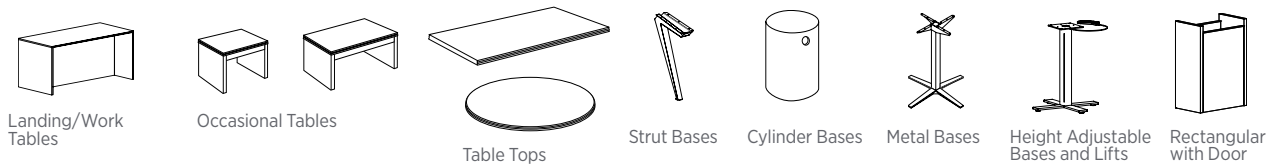

Gesso

Statement of Line

Gesso enlivens environments with refined aesthetics born from an appealing mix of materials, finishes, and components. The redesign and expansion of integrated height adjustable units, white and black glass door options as well as a full line of white and black glass marker boards provide opportunities for more elegant and clean styling. Metal accents within the line include a broad scope of aluminum and black finishes with coordinating black, aluminum, chrome, and gold pull give you multiple choices to customize a look and feel for modern office environments.

Standard Components

Tables

Modular Components

Studio Components

Modular Tops - Table, Desk, Benching Tops

Studio Pedestals

Studio Low Pedestals

Studio Storage Cabinets

Kneespace Modesty Panels

Single and Shared Stanchions

Studio Single and Shared Legs

Height Adjustable Units and Components

Double Ped Desks

Single Ped Desks

P and D-Top

Returns