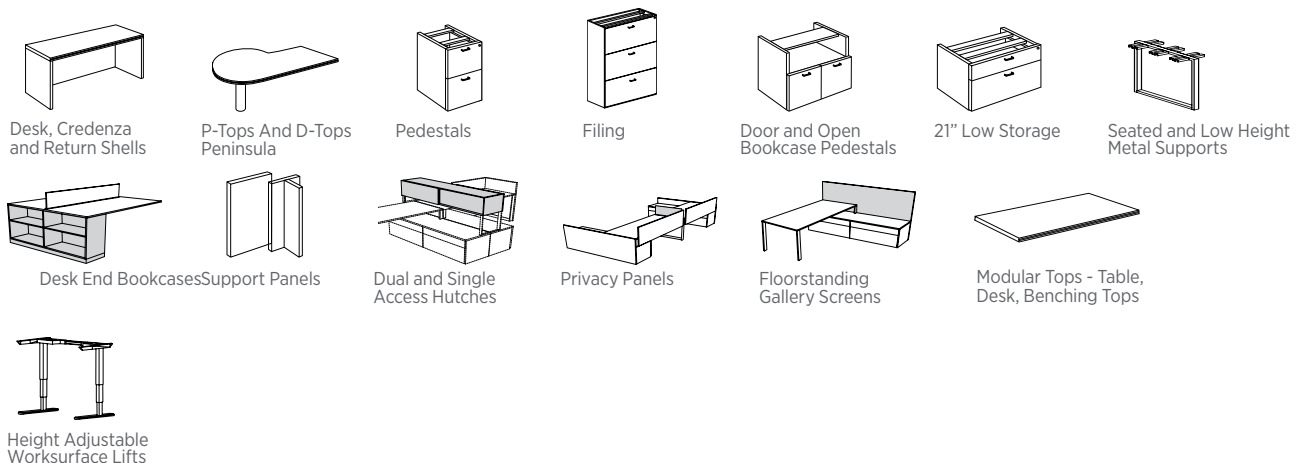

Gesso

Statement of Line

Gesso enlivens environments with refined aesthetics born from an appealing mix of materials, finishes, and components. The redesign and expansion of integrated height adjustable units, white and black glass door options as well as a full line of white and black glass marker boards provide opportunities for more elegant and clean styling. Metal accents within the line include a broad scope of aluminum and black finishes with coordinating black, aluminum, chrome, and gold pull give you multiple choices to customize a look and feel for modern office environments.

Standard Components

Tables

Modular Components

Studio Components

Modular Tops - Table, Desk, Benching Tops

Studio Pedestals

Studio Low Pedestals

Studio Storage Cabinets

Kneespace Modesty Panels

Single and Shared Stanchions

Studio Single and Shared Legs

Height Adjustable Units and Components

Double Ped Desks

Single Ped Desks

P and D-Top

Returns

Height Adjustable Privacy Screens

Height Adjustable Worksurface Lifts

Tackboards, Work Walls, Marker Boards and Other Accessories

Tackboards

Work Walls

Marker Boards

Marker and Eraser Set

Tasklights