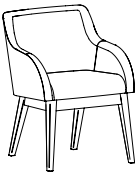

Serenity (SN40C)

4-Leg Wood Base