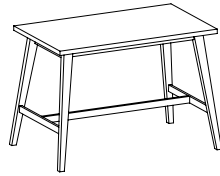

Natta Tables

Statement of Line

Natta offers an agile solution for a variety of community spaces and meeting applications. With its simplicity of form, it can achieve a subtle effect and still provide an excellent solution for any meeting and breakout environment.

NAT-1: 30"H Table

NAT-2: 42"H Table

MMIT-1: 22"H Square
Occasional Table

MMIT-2: 22"H Rectangle
Occasional Table