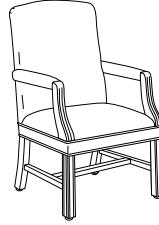

Reminisce Seating

Statement of Line

Create a timeless foundation for office environments with traditional style that is classic and enduring. Select from tufted or plain backs to best fit your design vision and environment. Swivels feature swivel-tilt control with pneumatic height adjustment. Solid hardwood frames feature carved arm and leg detailing.

112TB:
Tufted High Back
Swivel

116TB:
Tufted High Back
Guest

112:
High Back Swivel

116:
High Back Guest

117:
Mid Back Guest,
Closed Arms

118:
Mid Back Guest,
Open Arms

118N:
Mid Back Guest,
Open Armless