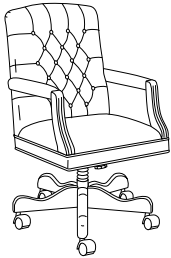

Reminisce Seating

Statement of Line

Create a timeless foundation for office environments with traditional style that is classic and enduring. Select from tufted or plain backs to best fit your design vision and environment. Swivels feature swivel-tilt control with pneumatic height adjustment. Solid hardwood frames feature carved arm and leg detailing.

112TB:
Tufted High Back
Swivel

116TB:
Tufted High Back
Guest

112:
High Back Swivel

116:
High Back Guest

117:
Mid Back Guest,
Closed Arms

118:
Mid Back Guest,
Open Arms

118N:
Mid Back Guest,
Open Armless