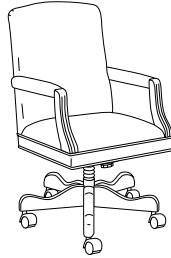

Reminisce Seating

Statement of Line

Create a timeless foundation for office environments with traditional style that is classic and enduring. Select from tufted or plain backs to best fit your design vision and environment. Swivels feature swivel-tilt control with pneumatic height adjustment. Solid hardwood frames feature carved arm and leg detailing.

112TB:
Tufted High Back
Swivel

116TB:
Tufted High Back
Guest

112:
High Back Swivel

116:
High Back Guest

117:
Mid Back Guest,
Closed Arms

118:
Mid Back Guest,
Open Arms

118N:
Mid Back Guest,
Open Armless