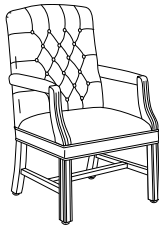

Reminisce Seating

Statement of Line

Create a timeless foundation for office environments with traditional style that is classic and enduring. Select from tufted or plain backs to best fit your design vision and environment. Swivels feature swivel-tilt control with pneumatic height adjustment. Solid hardwood frames feature carved arm and leg detailing.

112TB:
Tufted High Back
Swivel

116TB:
Tufted High Back
Guest

112:
High Back Swivel

116:
High Back Guest

117:
Mid Back Guest,
Closed Arms

118:
Mid Back Guest,
Open Arms

118N:
Mid Back Guest,
Open Armless