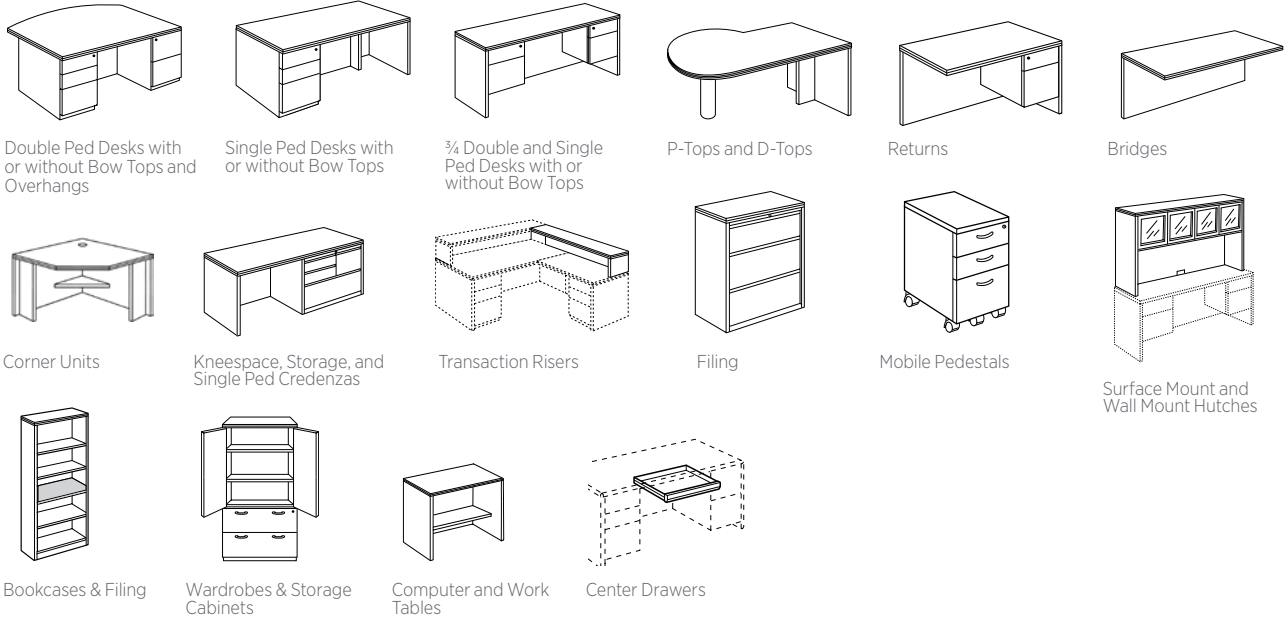

Madera

Statement of Line

Madera creates a variety of looks from rich, refined transitional to fresh, modern contemporary by offering an abundance of options, including premium veneer. Finely crafted in select Cherry, Maple, Walnut, and Oak veneers, Madera features a UV topcoat on all exposed surfaces adding unsurpassed hardness and extreme durability for long lasting office applications.

Standard Components