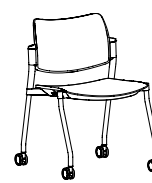

Upholstered
Seat+Back Armless:
900U

Upholstered
Seat+Back with
Arms:
910U

Upholstered
Seat+Back Armless
with Casters:
908U

Upholstered
Seat+Back with Arms
and Casters:
918U

Upholstered Seat
and Mesh Back
Armless:
900M

Upholstered Seat
and Mesh Back with
Arms:
910M

Upholstered Seat
and Mesh Back
Armless with Casters:
908M

Upholstered Seat
and Mesh Back with Arms
and Casters:
918M

Poly Seat+Back
Armless:
900P

Poly Seat+Back with
Arms:
910P

Poly Seat+Back Armless
with Casters:
908P

Poly Seat+Back with
Arms and Casters:
918P

Dab is more than just a chair. With every Dab chair ordered, we will donate a percentage of sales to The Common Thread For The Cure, a foundation dedicated to unite the contract furnishings industry in the battle against breast cancer.