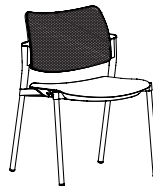

Dab Seating

Statement of Line

The Dab collection of multi-purpose, stackable seating offers a broad range of functionality and style and is ideal for personal and shared offices, teaming and collaborative areas, training and learning spaces, meeting and huddle rooms, break rooms and cafés, and so much more. With upholstery, mesh, and poly options for seats and backs, as well as armless models, tasking options, and ganging brackets, this line has what it takes to bring a variety of spaces to life.

Upholstered
Seat+Back Armless:
900U

Upholstered
Seat+Back with
Arms:
910U

Upholstered
Seat+Back Armless
with Casters:
908U

Upholstered
Seat+Back with Arms
and Casters:
918U

Upholstered Seat
and Mesh Back
Armless:
900M

Upholstered Seat
and Mesh Back with
Arms:
910M

Upholstered Seat
and Mesh Back
Armless with Casters:
908M

Upholstered Seat
and Mesh Back with Arms
and Casters:
918M

Poly Seat+Back
Armless:
900P

Poly Seat+Back with
Arms:
910P