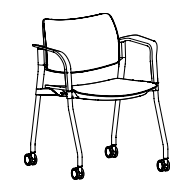

Dab Seating

Statement of Line

The Dab collection of multi-purpose, stackable seating offers a broad range of functionality and style and is ideal for personal and shared offices, teaming and collaborative areas, training and learning spaces, meeting and huddle rooms, break rooms and cafés, and so much more. With upholstery, mesh, and poly options for seats and backs, as well as armless models, tasking options, and ganging brackets, this line has what it takes to bring a variety of spaces to life.

Upholstered
Seat+Back Armless:
900U

Upholstered
Seat+Back with
Arms:
910U

Upholstered
Seat+Back Armless
with Casters:
908U

Upholstered
Seat+Back with Arms
and Casters:
918U

Upholstered Seat
and Mesh Back
Armless:
900M

Upholstered Seat
and Mesh Back with
Arms:
910M

Upholstered Seat
and Mesh Back
Armless with Casters:
908M

Upholstered Seat
and Mesh Back with Arms
and Casters:
918M

Poly Seat+Back
Armless:
900P

Poly Seat+Back with
Arms:
910P

Poly Seat+Back Armless
with Casters:
908P

Poly Seat+Back with
Arms and Casters:
918P

Dab is more than just a chair. With every Dab chair ordered, we will donate a percentage of sales to The Common Thread For The Cure, a foundation dedicated to unite the contract furnishings industry in the battle against breast cancer.