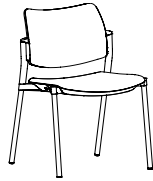

Dab Seating

Statement of Line

The Dab collection of multi-purpose, stackable seating offers a broad range of functionality and style and is ideal for personal and shared offices, teaming and collaborative areas, training and learning spaces, meeting and huddle rooms, break rooms and cafés, and so much more. With upholstery, mesh, and poly options for seats and backs, as well as armless models, tasking options, and ganging brackets, this line has what it takes to bring a variety of spaces to life.

Upholstered
Seat+Back Armless:
900U

Upholstered
Seat+Back with
Arms:
910U

Upholstered
Seat+Back Armless
with Casters:
908U

Upholstered
Seat+Back with Arms
and Casters:
918U

Upholstered Seat
and Mesh Back
Armless:
900M

Upholstered Seat
and Mesh Back with
Arms:
910M

Upholstered Seat
and Mesh Back
Armless with Casters:
908M

Upholstered Seat
and Mesh Back with Arms
and Casters:
918M

Poly Seat+Back
Armless:
900P

Poly Seat+Back with
Arms:
910P