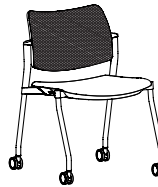

Dab Seating

Statement of Line

The Dab collection of multi-purpose, stackable seating offers a broad range of functionality and style and is ideal for personal and shared offices, teaming and collaborative areas, training and learning spaces, meeting and huddle rooms, break rooms and cafés, and so much more. With upholstery, mesh, and poly options for seats and backs, as well as armless models, tasking options, and ganging brackets, this line has what it takes to bring a variety of spaces to life.

Upholstered
Seat+Back Armless:
900U

Upholstered
Seat+Back with
Arms:
910U

Upholstered
Seat+Back Armless
with Casters:
908U

Upholstered
Seat+Back with Arms
and Casters:
918U

Upholstered Seat
and Mesh Back
Armless:
900M

Upholstered Seat
and Mesh Back with
Arms:
910M

Upholstered Seat
and Mesh Back
Armless with Casters:
908M

Upholstered Seat
and Mesh Back with Arms
and Casters:
918M

Poly Seat+Back
Armless:
900P

Poly Seat+Back with
Arms:
910P