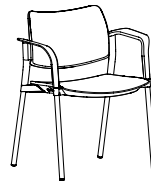

Upholstered
Seat+Back Armless:
900U

Upholstered
Seat+Back with
Arms:
910U

Upholstered
Seat+Back Armless
with Casters:
908U

Upholstered
Seat+Back with Arms
and Casters:
918U

Upholstered Seat
and Mesh Back
Armless:
900M

Upholstered Seat
and Mesh Back with
Arms:
910M

Upholstered Seat
and Mesh Back
Armless with Casters:
908M

Upholstered Seat
and Mesh Back with Arms
and Casters:
918M

Poly Seat+Back
Armless:
900P

Poly Seat+Back with
Arms:
910P

Poly Seat+Back Armless
with Casters:
908P

Poly Seat+Back with
Arms and Casters:
918P

Dab is more than just a chair. With every Dab chair ordered, we will donate a percentage of sales to The Common Thread For The Cure, a foundation dedicated to unite the contract furnishings industry in the battle against breast cancer.