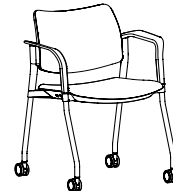

Dab Seating

Statement of Line

The Dab collection of multi-purpose, stackable seating offers a broad range of functionality and style and is ideal for personal and shared offices, teaming and collaborative areas, training and learning spaces, meeting and huddle rooms, break rooms and cafés, and so much more. With upholstery, mesh, and poly options for seats and backs, as well as armless models, tasking options, and ganging brackets, this line has what it takes to bring a variety of spaces to life.

Upholstered
Seat+Back Armless:
900U

Upholstered
Seat+Back with
Arms:
910U

Upholstered
Seat+Back Armless
with Casters:
908U

Upholstered
Seat+Back with Arms
and Casters:
918U

Upholstered Seat
and Mesh Back
Armless:
900M

Upholstered Seat
and Mesh Back with
Arms:
910M

Upholstered Seat
and Mesh Back
Armless with Casters:
908M

Upholstered Seat
and Mesh Back with Arms
and Casters:
918M

Poly Seat+Back
Armless:
900P

Poly Seat+Back with
Arms:
910P