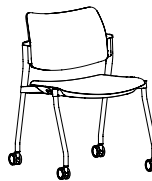

Dab Seating

Statement of Line

The Dab collection of multi-purpose, stackable seating offers a broad range of functionality and style and is ideal for personal and shared offices, teaming and collaborative areas, training and learning spaces, meeting and huddle rooms, break rooms and cafés, and so much more. With upholstery, mesh, and poly options for seats and backs, as well as armless models, tasking options, and ganging brackets, this line has what it takes to bring a variety of spaces to life.

Upholstered
Seat+Back Armless:
900U

Upholstered
Seat+Back with
Arms:
910U

Upholstered
Seat+Back Armless
with Casters:
908U

Upholstered
Seat+Back with Arms
and Casters:
918U

Upholstered Seat
and Mesh Back
Armless:
900M

Upholstered Seat
and Mesh Back with
Arms:
910M

Upholstered Seat
and Mesh Back
Armless with Casters:
908M

Upholstered Seat
and Mesh Back with Arms
and Casters:
918M

Poly Seat+Back
Armless:
900P

Poly Seat+Back with
Arms:
910P