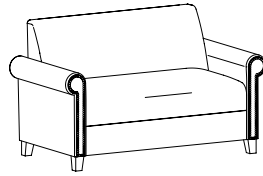

Bakerstreet

Statement of Line

Craftsmanship Meets Comfort. Bakerstreet boasts a traditional rolled arm design that will complement a variety of working styles. The thick seat cushion coupled with high-gauge sinuous springs make this series extraordinarily comfortable, while the welt cord and nail trim showcase the detail and craftsmanship that goes into every model. Whether you're looking to outfit the front entrance, an executive office, private nook, or anything in between, Bakerstreet portrays the level of distinguished sophistication you are looking for.

400: Club Chair

4002: Settee

4003: Sofa