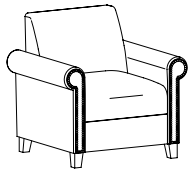

Bakerstreet

Statement of Line

Craftsmanship Meets Comfort. Bakerstreet boasts a traditional rolled arm design that will complement a variety of working styles. The thick seat cushion coupled with high-gauge sinuous springs make this series extraordinarily comfortable, while the welt cord and nail trim showcase the detail and craftsmanship that goes into every model. Whether you're looking to outfit the front entrance, an executive office, private nook, or anything in between, Bakerstreet portrays the level of distinguished sophistication you are looking for.

400: Club Chair

4002: Settee

4003: Sofa