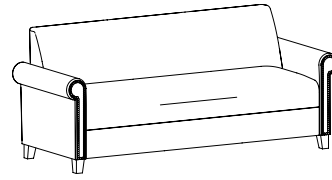

Bakerstreet

Statement of Line

Craftsmanship Meets Comfort. Bakerstreet boasts a traditional rolled arm design that will complement a variety of working styles. The thick seat cushion coupled with high-gauge sinuous springs make this series extraordinarily comfortable, while the welt cord and nail trim showcase the detail and craftsmanship that goes into every model. Whether you're looking to outfit the front entrance, an executive office, private nook, or anything in between, Bakerstreet portrays the level of distinguished sophistication you are looking for.

400: Club Chair

4002: Settee

4003: Sofa