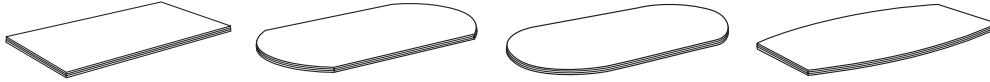

# Aura Tables

## Statement of Line

Contemporary components complement our Madera Casegoods, along with Aura Reception. Add technology functionality with wall units that include A/V Cabinets and a valance with an optional pull down projection screen. For easy table-to-floor connectivity, combine a table top power center with a cylinder or half-cylinder base with hinged wire access door. Aura is also available in a Premium Veneer Option.

### Tops/Shapes

Rectangular

Arc Rectangular

Racetrack

Boat-Shaped