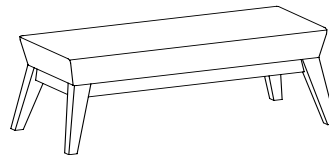

Natta Seating and Tables

Statement of Line

Natta offers an agile solution for a variety of community spaces and meeting applications. With its simplicity of form, it can achieve a subtle effect and still provide an excellent solution for any meeting and breakout environment.

NAS-1C: Stool

NAS-1CS: Swivel Stool

NA-11: Small Bench

NA-1: Large Bench

NAT-1: 30" H Table

NAT-2: 42" H Table