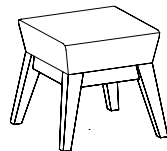

Natta Seating and Tables

Statement of Line

Natta offers an agile solution for a variety of community spaces and meeting applications. With its simplicity of form, it can achieve a subtle effect and still provide an excellent solution for any meeting and breakout environment.

NAS-1C: Stool

NAS-1CS: Swivel Stool

NA-11: Small Bench

NA-1: Large Bench

NAT-1: 30" H Table

NAT-2: 42" H Table