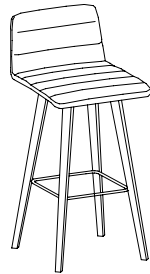

Natta Seating and Tables

Statement of Line

Natta offers an agile solution for a variety of community spaces and meeting applications. With its simplicity of form, it can achieve a subtle effect and still provide an excellent solution for any meeting and breakout environment.

NAS-1C: Stool

NAS-1CS: Swivel Stool

NA-11: Small Bench

NA-1: Large Bench

NAT-1: 30" H Table

NAT-2: 42" H Table