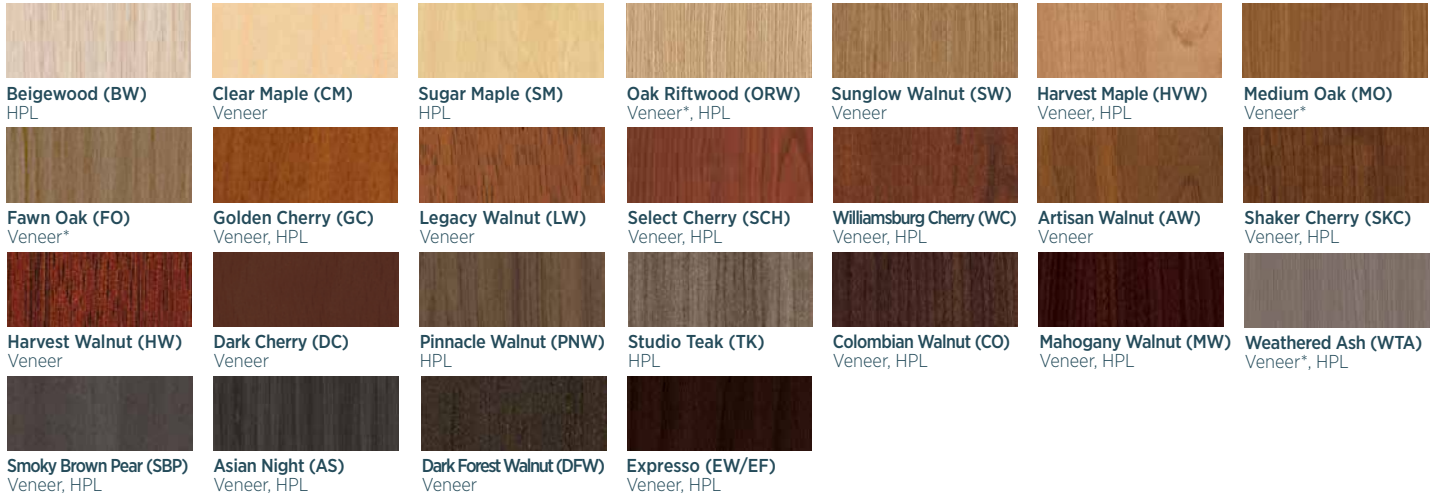

Gesso Tables

Overview+Options

Featuring wood or laminate tops, the Gesso Table Collection provides style and function. Select from a range of top shapes, storage, and base styles that accommodate convenient technology.

Veneer+Laminate Options:

* Veneer is Low Sheen

Edge Profiles:

Metal Finishes:

Pull Options: