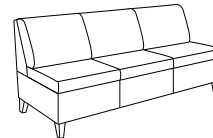

Isla Lounge

Statement of Line

Open spaces really come together with the modular, ganging components from the Isla Lounge Collection. Create conversation settings or private areas by mixing components to fit the space and needs of the environment. Optional arm caps make Isla Lounge the solution for high traffic seating. Power and data options keep everyone working on-the-go.

Club Chair,
2 Arms: 379

Settee,
2 Arms: 3792

Sofa,
2 Arms: 3793

Club Chair, 1 Arm:
379R (Right)
379L (Left)

Settee, 1 Arm:
3792R (Right)
3792L (Left)

Sofa, 1 Arm:
3793R (Right)
3793L (Left)

Club Chair,
Armless: 379N

Swivel Club Chair,
Armless: 379NS

Settee, Armless:
3792N

45° Angled Settee:
3792-45C

Sofa, Armless:
3793N

Corner Unit:
379-90C

Single Bench:
378SB

Double Bench:
3782DB

Single Ottoman:
379SO