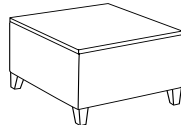

Swivel Club Chair,
Armless: 379NS

Settee, Armless:
3792N

45° Angled Settee:
3792-45C

Sofa, Armless:
3793N

Corner Unit:
379-90C

Single Bench:
378SB

Double Bench:
3782DB

Single Ottoman:
379SO

Ganging 90° Corner
Table with One Leg:
378-9026CGT

Ganging 45°
Corner Table:
378-4526CGT

Ganging 22.5°
Corner Table:
378-2226CGT

Freestanding Tables (Upholstered Chassis with TFL, Veneer, or Solid Surface Top)

End Table:
378-1626ET

Lamp Table:
378-2226ET

Magazine Table:
378-2626MT

Options and Accessories:

Tablet Arm
for Arm or Armless Units

Power Options
for Seating and Tables

Bistro Table
(For Use with Settees and Sofas;
Available in HPL, TFL, with TFL
vertical panel or Veneer surface
with Veneer vertical panel)