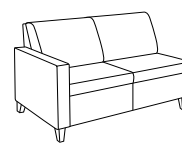

Isla Lounge

Statement of Line

Open spaces really come together with the modular, ganging components from the Isla Lounge Collection. Create conversation settings or private areas by mixing components to fit the space and needs of the environment. Optional arm caps make Isla Lounge the solution for high traffic seating. Power and data options keep everyone working on-the-go.

Club Chair,
2 Arms: 379

Settee,
2 Arms: 3792

Sofa,
2 Arms: 3793

Club Chair, 1 Arm:
379R (Right)
379L (Left)

Settee, 1 Arm:
3792R (Right)
3792L (Left)

Sofa, 1 Arm:
3793R (Right)
3793L (Left)

Club Chair,
Armless: 379N

Swivel Club Chair,
Armless: 379NS

Settee, Armless:
3792N

45° Angled Settee:
3792-45C

Sofa, Armless:
3793N

Corner Unit:
379-90C

Single Bench:
378SB

Double Bench:
3782DB

Single Ottoman:
379SO