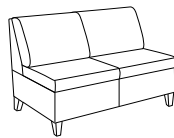

Isla Lounge

Statement of Line

Open spaces really come together with the modular, ganging components from the Isla Lounge Collection. Create conversation settings or private areas by mixing components to fit the space and needs of the environment. Optional arm caps make Isla Lounge the solution for high traffic seating. Power and data options keep everyone working on-the-go.

Club Chair,
2 Arms: 379

Settee,
2 Arms: 3792

Sofa,
2 Arms: 3793

Club Chair, 1 Arm:
379R (Right)
379L (Left)

Settee, 1 Arm:
3792R (Right)
3792L (Left)

Sofa, 1 Arm:
3793R (Right)
3793L (Left)

Club Chair,
Armless: 379N

Swivel Club Chair,
Armless: 379NS

Settee, Armless:
3792N

45° Angled Settee:
3792-45C

Sofa, Armless:
3793N

Corner Unit:
379-90C

Single Bench:
378SB

Double Bench:
3782DB

Single Ottoman:
379SO