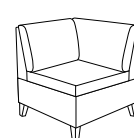

Isla Lounge

Statement of Line

Open spaces really come together with the modular, ganging components from the Isla Lounge Collection. Create conversation settings or private areas by mixing components to fit the space and needs of the environment. Optional arm caps make Isla Lounge the solution for high traffic seating. Power and data options keep everyone working on-the-go.

Club Chair,
2 Arms: 379

Settee,
2 Arms: 3792

Sofa,
2 Arms: 3793

Club Chair, 1 Arm:
379R (Right)
379L (Left)

Settee, 1 Arm:
3792R (Right)
3792L (Left)

Sofa, 1 Arm:
3793R (Right)
3793L (Left)

Club Chair,
Armless: 379N

Swivel Club Chair,
Armless: 379NS

Settee, Armless:
3792N

45° Angled Settee:
3792-45C

Sofa, Armless:
3793N

Corner Unit:
379-90C

Single Bench:
378SB

Double Bench:
3782DB

Single Ottoman:
379SO

Double Ottoman:
3792DO

Ganging Tables (Upholstered Chassis with TFL, Veneer, or Solid Surface Top)

Ganging End Table
with Two Legs:
378-1626EGT
378-2226EGT

Ganging End Table:
378-1626GT

Ganging Lamp Table:
378-2226GT