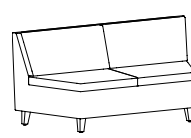

Isla Lounge

Statement of Line

Open spaces really come together with the modular, ganging components from the Isla Lounge Collection. Create conversation settings or private areas by mixing components to fit the space and needs of the environment. Optional arm caps make Isla Lounge the solution for high traffic seating. Power and data options keep everyone working on-the-go.

Club Chair,
2 Arms: 379

Settee,
2 Arms: 3792

Sofa,
2 Arms: 3793

Club Chair, 1 Arm:
379R (Right)
379L (Left)

Settee, 1 Arm:
3792R (Right)
3792L (Left)

Sofa, 1 Arm:
3793R (Right)
3793L (Left)

Club Chair,
Armless: 379N

Swivel Club Chair,
Armless: 379NS

Settee, Armless:
3792N

45° Angled Settee:
3792-45C

Sofa, Armless:
3793N

Corner Unit:
379-90C

Single Bench:
378SB

Double Bench:
3782DB

Single Ottoman:
379SO