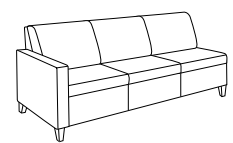

Isla Lounge

Statement of Line

Open spaces really come together with the modular, ganging components from the Isla Lounge Collection. Create conversation settings or private areas by mixing components to fit the space and needs of the environment. Optional arm caps make Isla Lounge the solution for high traffic seating. Power and data options keep everyone working on-the-go.

Club Chair,
2 Arms: 379

Settee,
2 Arms: 3792

Sofa,
2 Arms: 3793

Club Chair, 1 Arm:
379R (Right)
379L (Left)

Settee, 1 Arm:
3792R (Right)
3792L (Left)

Sofa, 1 Arm:
3793R (Right)
3793L (Left)

Club Chair,
Armless: 379N

Swivel Club Chair,
Armless: 379NS

Settee, Armless:
3792N

45° Angled Settee:
3792-45C

Sofa, Armless:
3793N

Corner Unit:
379-90C

Single Bench:
378SB

Double Bench:
3782DB

Single Ottoman:
379SO