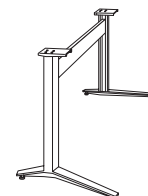

Ganging Brackets

Grommets, Power/Data, and Accessories

Meeting Tops & Legs

Rectangular Meeting Tops

Soft Rectangular Meeting Tops

Soft View Meeting Tops

Ellipse Meeting Tops*

Square Meeting Tops

Soft Square Meeting Tops

Round Meeting Tops

Grommets, Power/Data, and Accessories

Bases and Legs (See Page 196)

Y-Bases

X-Bases

Strut Legs

** The Ellipse Meeting Tops will use the Envy Post or Vantage Post Legs*

Training Tops & Legs

Rectangular Training Tops

Modesty Panels

Grommets, Power/Data, and Accessories

Envy C-Legs

Vantage T-Legs