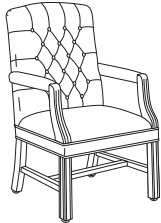

Reminisce Seating

Statement of Line

Create a timeless foundation for office environments with traditional style that is classic and enduring. Select from tufted or plain backs to best fit your design vision and environment. Swivels feature swivel-tilt control with pneumatic height adjustment. Solid hardwood frames feature carved arm and leg detailing.

112TB:
Tufted High Back
Swivel

116TB:
Tufted High Back
Guest

112:
High Back Swivel

116:
High Back Guest

117:
Mid Back Guest,
Closed Arms

118:
Mid Back Guest,
Open Arms

118N:
Mid Back Guest,
Open Armless