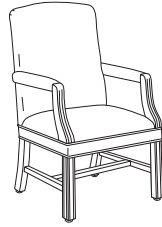

Reminisce Seating

Statement of Line

Create a timeless foundation for office environments with traditional style that is classic and enduring. Select from tufted or plain backs to best fit your design vision and environment. Swivels feature swivel-tilt control with pneumatic height adjustment. Solid hardwood frames feature carved arm and leg detailing.

112TB:
Tufted High Back
Swivel

116TB:
Tufted High Back
Guest

112:
High Back Swivel

116:
High Back Guest

117:
Mid Back Guest,
Closed Arms

118:
Mid Back Guest,
Open Arms

118N:
Mid Back Guest,
Open Armless