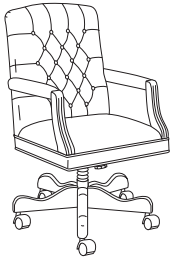

Reminisce Seating

Statement of Line

Create a timeless foundation for office environments with traditional style that is classic and enduring. Select from tufted or plain backs to best fit your design vision and environment. Swivels feature swivel-tilt control with pneumatic height adjustment. Solid hardwood frames feature carved arm and leg detailing.

112TB:
Tufted High Back
Swivel

116TB:
Tufted High Back
Guest

112:
High Back Swivel

116:
High Back Guest

117:
Mid Back Guest,
Closed Arms

118:
Mid Back Guest,
Open Arms

118N:
Mid Back Guest,
Open Armless