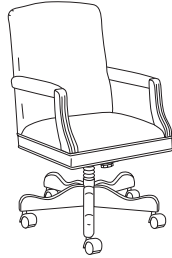

Reminisce Seating

Statement of Line

Create a timeless foundation for office environments with traditional style that is classic and enduring. Select from tufted or plain backs to best fit your design vision and environment. Swivels feature swivel-tilt control with pneumatic height adjustment. Solid hardwood frames feature carved arm and leg detailing.

112TB:
Tufted High Back
Swivel

116TB:
Tufted High Back
Guest

112:
High Back Swivel

116:
High Back Guest

117:
Mid Back Guest,
Closed Arms

118:
Mid Back Guest,
Open Arms

118N:
Mid Back Guest,
Open Armless