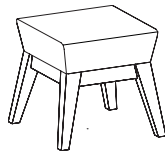

Natta Seating and Tables

Statement of Line

Natta offers an agile solution for a variety of community spaces and meeting applications. With its simplicity of form, it can achieve a subtle effect and still provide an excellent solution for any meeting and breakout environment.

NAS-1C: Stool

NA-1I: Small Bench

NA-1: Large Bench

NAT-1: 30" H Table

NAT-2: 42" H Table