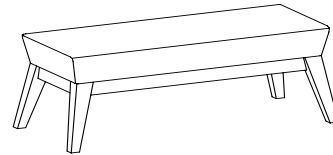

Natta Seating and Tables

Statement of Line

Natta offers an agile solution for a variety of community spaces and meeting applications. With its simplicity of form, it can achieve a subtle effect and still provide an excellent solution for any meeting and breakout environment.

NAS-1C: Stool

NA-1I: Small Bench

NA-1: Large Bench

NAT-1: 30" H Table

NAT-2: 42" H Table