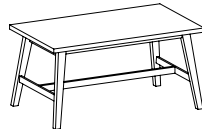

Natta Seating and Tables

Statement of Line

Natta offers an agile solution for a variety of community spaces and meeting applications. With its simplicity of form, it can achieve a subtle effect and still provide an excellent solution for any meeting and breakout environment.

NAS-1C: Stool

NA-1I: Small Bench

NA-1: Large Bench

NAT-1: 30" H Table

NAT-2: 42" H Table