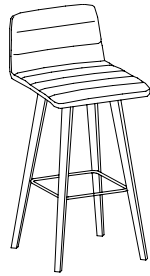

Natta Seating and Tables

Statement of Line

Natta offers an agile solution for a variety of community spaces and meeting applications. With its simplicity of form, it can achieve a subtle effect and still provide an excellent solution for any meeting and breakout environment.

NAS-1C: Stool

NA-1I: Small Bench

NA-1: Large Bench

NAT-1: 30" H Table

NAT-2: 42" H Table