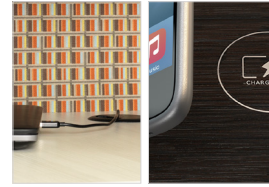

Always stylish, comfortable and effortlessly adaptable, Canvas enlivens environments with refined aesthetics born from an appealing mix of materials, finishes, and components.

Canvas

Overview+Options

Effortlessly adaptable, Canvas allows for design details, like an appealing mix of materials.

Choose vertical or horizontal grain direction on a variety of components.

Specify fabric or dry erase work walls; accessories include phone holders, file sorters, and trays.

Wire management and power/data options allow users easy access and a clean aesthetic.

Project a polished attitude or add function with high-gloss acrylics and dry erase boards on doors.

HPL+TFL Laminate Options:

Edge Profiles:

Metal Finishes:

Frosted+High Gloss Acrylics:

Pull Options: