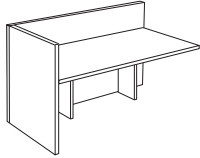

Canvas Reception

Statement of Line

Canvas Reception extends simple sophistication with an offering of functional and distinctive design options. Experience the breadth of this line to find the perfect fit and level of style for your needs. Explore models, sizes, and premium details to heighten function and luxury for the user, the environment, and all of your visitors. Choose from waterfall transaction counters with paper slots, conventional transaction counters available in a variety of materials, matching or contrasting overlays, backlighting, extended gallery returns with storage, ADA returns, and more!

Reception Desk Shell with Gallery Screen

Single Reception Desk Shell with Gallery Screen

ADA Reception Return Shell

Return Shell with Extended Gallery Screen

Narrow Tower Storage Return with Extended Gallery Screen

Tower Storage Return with Gallery Screen

Reception Bridge with Gallery Screen

Waterfall Transaction Kits with Paper Slots

Corner Waterfall Transaction Kits with Paper Slots

Overlay Panel

Transaction Top

Optional Glass Transaction Top