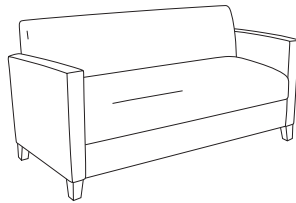

Bliss Lounge

Statement of Line

The Bliss lounge collection introduces purity in shape and geometric form. This urbanized lounge collection features an optional tablet and provides a relaxed atmosphere for casual meetings. All pieces rest on exposed wood or polished chrome and are available in both fabric and leather.

377: Club Chair

3772: Settee

3773: Sofa