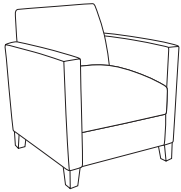

Bliss Lounge

Statement of Line

The Bliss lounge collection introduces purity in shape and geometric form. This urbanized lounge collection features an optional tablet and provides a relaxed atmosphere for casual meetings. All pieces rest on exposed wood or polished chrome and are available in both fabric and leather.

377: Club Chair

3772: Settee

3773: Sofa