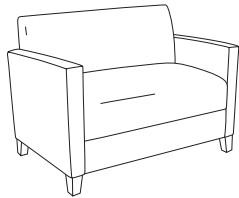

Bliss Lounge

Statement of Line

The Bliss lounge collection introduces purity in shape and geometric form. This urbanized lounge collection features an optional tablet and provides a relaxed atmosphere for casual meetings. All pieces rest on exposed wood or polished chrome and are available in both fabric and leather.

377: Club Chair

3772: Settee

3773: Sofa