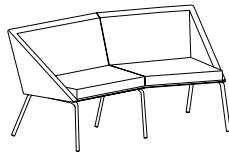

# Bailey Seating

## Statement of Line

The Bailey Collection can make a statement. Single seat chairs are available with a pedestal base, swivel base with casters, and four leg base. Two seat settees and three seat sofas are available in straight or angled frames to stimulate the conversation. Bailey tables are offered in a wide range of veneers and laminates with two edge profiles, while seating options are available in contrasting fabrics. The stylish ottoman finishes out the collection.

728: Swivel Chair with Casters

720: Single Seat with 4-Leg Base

721: Single Seat with 4-Star Pedestal Base

721-2120OT: Ottoman

7202: Settee

7202-30C: Angled Settee

7203: Sofa

7203-60C: Angled Sofa

Rectangular Cocktail Table (Square Edge)  
720-2550RT: TFL  
720-2550RTH: HPL  
719-2550RT: Wood

Rectangular Cocktail Table (Knife Edge)  
720-2550RTKH: HPL  
719-2550RTK: Wood

Soft Rectangular Cocktail Table (Square Edge)  
720-2550SRT: TFL  
720-2550SRTH: HPL  
719-2550SRT: Wood