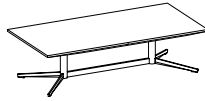

## Statement of Line

The Bailey Collection can make a statement. Single seat chairs are available with a pedestal base, swivel base with casters, and four leg base. Two seat settees and three seat sofas are available in straight or angled frames to stimulate the conversation. Bailey tables are offered in a wide range of veneers and laminates with two edge profiles, while seating options are available in contrasting fabrics. The stylish ottoman finishes out the collection.

728: Swivel Chair with Casters

720: Single Seat with 4-Leg Base

721: Single Seat with 4-Star Pedestal Base

721-2120OT: Ottoman

7202: Settee

7202-30C: Angled Settee

7203: Sofa

7203-60C: Angled Sofa

Rectangular Cocktail Table (Square Edge)  
720-2550RT: TFL  
720-2550RTH: HPL  
719-2550RT: Wood

Rectangular Cocktail Table (Knife Edge)  
720-2550RTKH: HPL  
719-2550RTK: Wood

Soft Rectangular Cocktail Table (Square Edge)  
720-2550SRT: TFL  
720-2550SRTH: HPL  
719-2550SRT: Wood