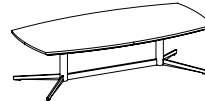

## Statement of Line

The Bailey Collection can make a statement. Single seat chairs are available with a pedestal base, swivel base with casters, and four leg base. Two seat settees and three seat sofas are available in straight or angled frames to stimulate the conversation. Bailey tables are offered in a wide range of veneers and laminates with two edge profiles, while seating options are available in contrasting fabrics. The stylish ottoman finishes out the collection.

728: Swivel Chair with Casters

720: Single Seat with 4-Leg Base

721: Single Seat with 4-Star Pedestal Base

721-2120OT: Ottoman

7202: Settee

7202-30C: Angled Settee

7203: Sofa

7203-60C: Angled Sofa

Rectangular Cocktail Table (Square Edge)  
720-2550RT: TFL  
720-2550RTH: HPL  
719-2550RT: Wood

Rectangular Cocktail Table (Knife Edge)  
720-2550RTKH: HPL  
719-2550RTK: Wood

Soft Rectangular Cocktail Table (Square Edge)  
720-2550SRT: TFL  
720-2550SRTH: HPL  
719-2550SRT: Wood