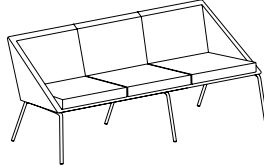

# Bailey Seating

## Statement of Line

The Bailey Collection can make a statement. Single seat chairs are available with a pedestal base, swivel base with casters, and four leg base. Two seat settees and three seat sofas are available in straight or angled frames to stimulate the conversation. Bailey tables are offered in a wide range of veneers and laminates with two edge profiles, while seating options are available in contrasting fabrics. The stylish ottoman finishes out the collection.

728: Swivel Chair with Casters

720: Single Seat with 4-Leg Base

721: Single Seat with 4-Star Pedestal Base

721-2120OT: Ottoman

7202: Settee

7202-30C: Angled Settee

7203: Sofa

7203-60C: Angled Sofa

Rectangular Cocktail Table (Square Edge)  
720-2550RT: TFL  
720-2550RTH: HPL  
719-2550RT: Wood

Rectangular Cocktail Table (Knife Edge)  
720-2550RTKH: HPL  
719-2550RTK: Wood

Soft Rectangular Cocktail Table (Square Edge)  
720-2550SRT: TFL  
720-2550SRTH: HPL  
719-2550SRT: Wood