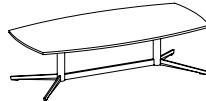

## Statement of Line

The Bailey Collection can make a statement. Single seat chairs are available with a pedestal base, swivel base with casters, and four leg base. Two seat settees and three seat sofas are available in straight or angled frames to stimulate the conversation. Bailey tables are offered in a wide range of veneers and laminates with two edge profiles, while seating options are available in contrasting fabrics. The stylish ottoman finishes out the collection.

728: Swivel Chair with Casters

720: Single Seat with 4-Leg Base

721: Single Seat with 4-Star Pedestal Base

721-2120OT: Ottoman

7202: Settee

7202-30C: Angled Settee

7203: Sofa

7203-60C: Angled Sofa

Rectangular Cocktail Table (Square Edge)  
720-2550RT: TFL  
720-2550RTH: HPL  
719-2550RT: Wood

Rectangular Cocktail Table (Knife Edge)  
720-2550RTKH: HPL  
719-2550RTK: Wood

Soft Rectangular Cocktail Table (Square Edge)  
720-2550SRT: TFL  
720-2550SRTH: HPL  
719-2550SRT: Wood