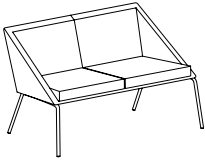

# Bailey Seating

## Statement of Line

The Bailey Collection can make a statement. Single seat chairs are available with a pedestal base, swivel base with casters, and four leg base. Two seat settees and three seat sofas are available in straight or angled frames to stimulate the conversation. Bailey tables are offered in a wide range of veneers and laminates with two edge profiles, while seating options are available in contrasting fabrics. The stylish ottoman finishes out the collection.

728: Swivel Chair with Casters

720: Single Seat with 4-Leg Base

721: Single Seat with 4-Star Pedestal Base

721-2120OT: Ottoman

7202: Settee

7202-30C: Angled Settee

7203: Sofa

7203-60C: Angled Sofa

Rectangular Cocktail Table (Square Edge)  
720-2550RT: TFL  
720-2550RTH: HPL  
719-2550RT: Wood

Rectangular Cocktail Table (Knife Edge)  
720-2550RTKH: HPL  
719-2550RTK: Wood

Soft Rectangular Cocktail Table (Square Edge)  
720-2550SRT: TFL  
720-2550SRTH: HPL  
719-2550SRT: Wood