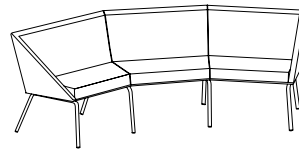

## Statement of Line

The Bailey Collection can make a statement. Single seat chairs are available with a pedestal base, swivel base with casters, and four leg base. Two seat settees and three seat sofas are available in straight or angled frames to stimulate the conversation. Bailey tables are offered in a wide range of veneers and laminates with two edge profiles, while seating options are available in contrasting fabrics. The stylish ottoman finishes out the collection.

728: Swivel Chair with Casters

720: Single Seat with 4-Leg Base

721: Single Seat with 4-Star Pedestal Base

721-2120OT: Ottoman

7202: Settee

7202-30C: Angled Settee

7203: Sofa

7203-60C: Angled Sofa

Rectangular Cocktail Table (Square Edge)  
720-2550RT: TFL  
720-2550RTH: HPL  
719-2550RT: Wood

Rectangular Cocktail Table (Knife Edge)  
720-2550RTKH: HPL  
719-2550RTK: Wood

Soft Rectangular Cocktail Table (Square Edge)  
720-2550SRT: TFL  
720-2550SRTH: HPL  
719-2550SRT: Wood