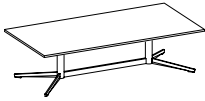

## Statement of Line

The Bailey Collection can make a statement. Single seat chairs are available with a pedestal base, swivel base with casters, and four leg base. Two seat settees and three seat sofas are available in straight or angled frames to stimulate the conversation. Bailey tables are offered in a wide range of veneers and laminates with two edge profiles, while seating options are available in contrasting fabrics. The stylish ottoman finishes out the collection.

728: Swivel Chair with Casters

720: Single Seat with 4-Leg Base

721: Single Seat with 4-Star Pedestal Base

721-2120OT: Ottoman

7202: Settee

7202-30C: Angled Settee

7203: Sofa

7203-60C: Angled Sofa

Rectangular Cocktail Table (Square Edge)  
720-2550RT: TFL  
720-2550RTH: HPL  
719-2550RT: Wood

Rectangular Cocktail Table (Knife Edge)  
720-2550RTKH: HPL  
719-2550RTK: Wood

Soft Rectangular Cocktail Table (Square Edge)  
720-2550SRT: TFL  
720-2550SRTH: HPL  
719-2550SRT: Wood