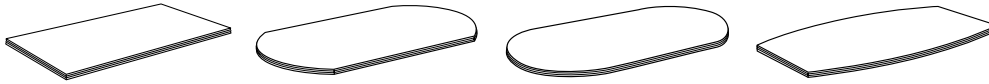

Aura Tables

Statement of Line

Contemporary components complement our Madera, Encompass, and Allegiance casegoods collections, along with Aura Reception. Add technology function with wall units that include AV Cabinets and valance with optional pull down projection screen. For easy table-to-floor connectivity, combine a table top power center with a cylinder or half-cylinder base with hinged wire access door. Aura is also available in a Premium Veneer Option.

Tops/Shapes

Rectangular

Arc Rectangular

Racetrack

Boat-Shaped

Bases

Rectangular Panel

Rectangular with Door

Cylinder

Canoe

V-Capped Panel

Flat-Capped Panel

Metal

Strut

Arch Stretcher Rails

Storage Components