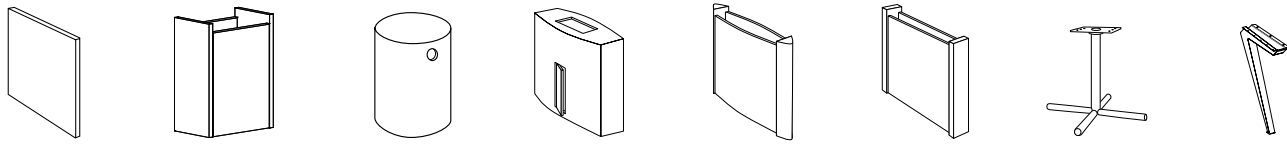

Aura Tables

Statement of Line

Contemporary components complement our Madera, Encompass, and Allegiance casegoods collections, along with Aura Reception. Add technology function with wall units that include AV Cabinets and valance with optional pull down projection screen. For easy table-to-floor connectivity, combine a table top power center with a cylinder or half-cylinder base with hinged wire access door. Aura is also available in a Premium Veneer Option.

Tops/Shapes

Rectangular

Arc Rectangular

Racetrack

Boat-Shaped

Bases

Rectangular Panel

Rectangular with Door

Cylinder

Canoe

V-Capped Panel

Flat-Capped Panel

Metal

Strut

Arch Stretcher Rails

Storage Components