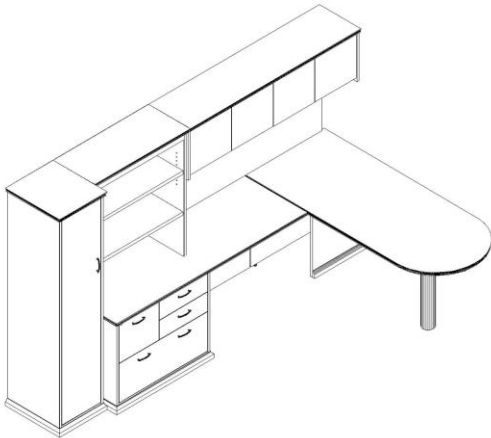

Phoenix

Typical 21-7

Model #	Qty	Description
---------	-----	-------------

21-3072DL	1	D-Top Desk, Left
21-2472RMR	1	Multi-Return Ped with BBF/Lateral, Flush Right
21-1664WD	1	Wall Mount Hutch
21-1636TU	1	Surface Mount Bookcase, Flush Left & Right
21-1872WR	1	Wardrobe/Storage Cabinet, Right, Flush Left