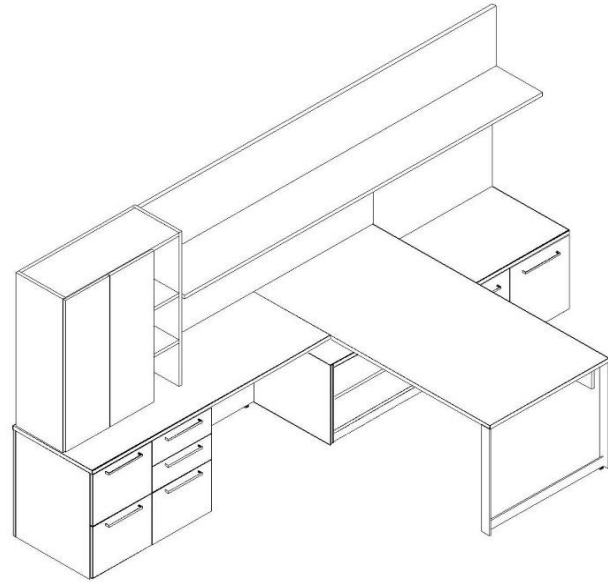

# Gesso

Typical 65-9

Model #	Qty	Description
65-15108LS	1	L-Shelf
65-2472TP	2	Modular Cabinet Top
65-3672TP	1	Modular Desk Top
65-2436L21BC	1	Low Modular Open Storage
65-2436L21DB	1	Low Modular Door Bookcase
65-1807USP21	1	Layer Support Over Low Height Cabinets
65-7220BP	1	Low Height Back Panel
65-3615TUDBL	1	Top Unit Door Bookcase, HGA Doors
01-3628BL	1	Bar Modular Peninsula Support
65-6807MOD	1	TFL Modesty Panel
65-2418PD1	1	Modular Pedestal Box/Box/File
65-2418PD2	1	Modular Pedestal File/File
65-7228BP	1	Modular Modesty Panel
WW-3136TTRW	1	Tool Rail Workwall for Wall Mount Hutch
WW-2372TRW	1	Tool Rail Workwall for Wall Mount Hutch