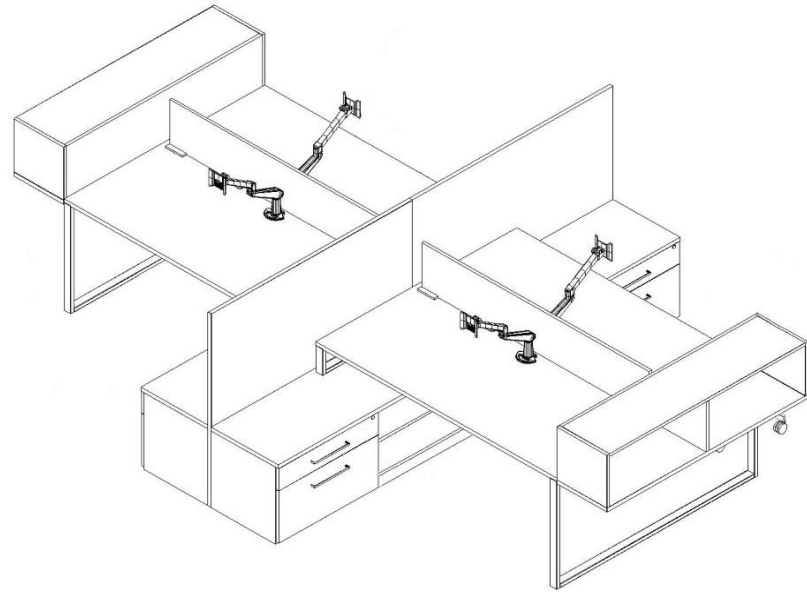

# Gesso

## Typical 65-4

Model #	Qty	Description
65-6072TP	2	Modular Desk Top
65-6812PP	2	Privacy Panel
65-1560BEA	2	Above Worksurface Open Bookcase End
01-6028OL	2	O Modular Peninsula Support
01-3007OL	4	Layer Support For 21" Low Credenzas
65-2060L21OBFL	2	Low Credenza Box/File/Open Bookcase, Left
65-2060L21OBFR	2	Low Credenza Box/File/Open Bookcase, Right
66-5160GS	2	Canvas Straight Floorstanding Gallery Screen
01-00060SB	4	Stiffener Bar
01-MLEDGE1A	4	Single Monitor Arm