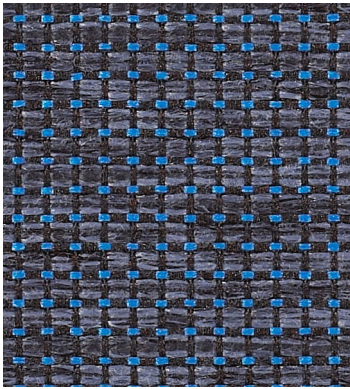

Colors & Textures

Stimulating tones and textures for inviting spaces.

GRAPH ALPINE

CHALICE

PARROT

TIDAL

ALLOY

CORK

WAVE

RUBY

COAL

TACK PACIFIC

IBARLEY

QUARTZ

LIMEADE

FORTRESS