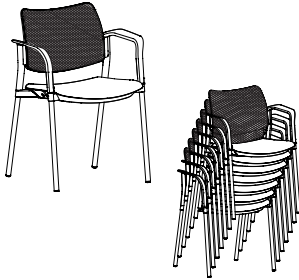

Item	Model No.	Chair Width	Chair Depth	Chair Height	Seat Width	Seat Depth	Seat Height	Arm Height	Ship Wt	Cubic Ft
UPHOLSTERED SEAT AND BLACK MESH BACK WITH ARMS	910M	24	22	32	17	17½	18½	27¼	15	10.1

Description

- Upholstered Seat with Black Mesh Back, Black Plastic Arms and Black Non-Leveling Plastic Glides
- Specify Frame Color; Black (BLK) or Aluminum (ALUM)
- Easily Gang Chairs Together; Ganging Bracket Sold Separately, [See Unit](#)
- Stacks Up to Seven (7) High: 49¼”H and Stacking Depth: 34½”D
- Rated For Users Up To 253lbs

List Price/Grade	COM	1	2	3	4	5	6	7	8	9	10	L1	L2
Seat Upholstery	0.75 $	541	580	613	645	694	744	814	888	973	1072	789	894

Must Specify (in this order):

- Model #
- Seat Upholstery
- Leg Frame Color

UPHOLSTERED SEAT AND BLACK MESH BACK WITH ARMS AND CASTERS	918M	24	22	32	17	17½	18½	27¼	15	10.1