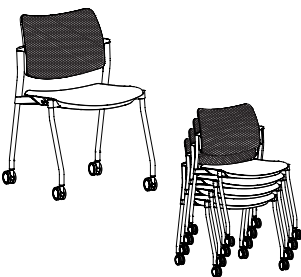

Description

- Upholstered Seat and Back with Black Plastic Arms and 60mm Black Soft Wheel Casters
- Available with Contrasting Upholstery on Seat and Back; [See Upholstery Options](#)
- Specify Frame Color; Black (BLK) or Aluminum (ALUM)
- Easily Gang Chairs Together; Ganging Bracket Sold Separately, [See Unit](#)
- Caster Units Stack Up to Four (4) High; Stacking Height: 40½"H and Stacking Depth: 30"D
- Rated For Users Up To 253lbs

UPHOLSTERED SEAT AND BLACK MESH BACK ARMLESS	900M	21	22	32	17	17½	18½	-	13	10.1
--	------	----	----	----	----	-----	-----	---	----	------

Description

- Upholstered Seat with Black Mesh Back and Black Non-Leveling Plastic Glides
- Specify Frame Color; Black (BLK) or Aluminum (ALUM)
- Easily Gang Chairs Together; Ganging Bracket Sold Separately, [See Unit](#)
- Stacks Up to Seven (7) High; Stacking Height: 49¼"H and Stacking Depth: 34½"D
- Rated For Users Up To 253lbs

Description

- Upholstered Seat with Black Mesh Back and 60mm Black Soft Wheel Casters
- Specify Frame Color; Black (BLK) or Aluminum (ALUM)
- Easily Gang Chairs Together; Ganging Bracket Sold Separately, [See Unit](#)
- Caster Units Stack Up to Four (4) High; Stacking Height: 40½"H and Stacking Depth: 30"D
- Rated For Users Up To 253lbs