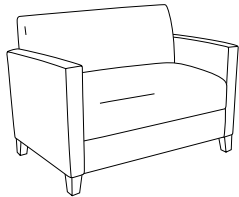

SETTEE

3772	51	28½	34¼	44	19½	19¼	26	116	42.6

Description

- Standard with: Upholstered Task Height Arm and Wood Leg
- Available with Contrasting Upholstery ([See Details](#))
- Additional Options: Chrome Legs ([See Options](#)), Arm Caps ([Arm Options](#)), Tablet Arm ([Tablet Options](#)), and Power ([See Locations](#))

Must Specify (in this order):

- Model #
- Primary Upholstery
- Accent Upholstery
- Power
- Tablet Arm
- Tablet Color
- Arm Cap
- Leg
- Finish

List Price/Grade	Yards	COM/1	2	3	4	5	6	7	8	9	10	L1	L2
Single Upholstery	8.00	$ 3043	3459	3811	4155	4675	5203	5955	6739	7651	8707	5683	6811
Contrasting Upholstery													
Primary	4.25	$ 3043	3264	3451	3634	3910	4191	4590	5007	5491	6052	4446	5045
Accent	3.75	$ 0	195	360	521	765	1012	1365	1732	2160	2655	1237	1766