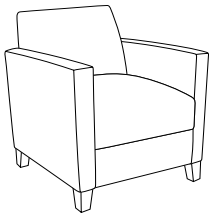

The Bliss lounge collection introduces purity in shape and geometric form. This urbanized lounge collection features an optional tablet and provides a relaxed atmosphere for casual meetings. All pieces rest on exposed wood or polished chrome and are available in both fabric and leather.

CONSTRUCTION

- Frames are kiln-dried hardwoods and structurally engineered hardwood plywood
- Exposed wood frame members are selected from the highest grades of hardwoods and are free of spirits, discoloration, pits, shakes, and wormholes; European Beech on legs and arm caps
- Joints are double-doweled or mortised and tenoned, screwed, and glued for maximum strength and durability
- High Grade Polyurethane Foam, 3¼" thick in the seat and 2" in the back
- Non-marring adjustable nylon guides included in each leg at floor level
- High quality resilient sheet webbing ensures a comfortable seating application
- Rated for users up to 275lbs
- Ships fully assembled

HOW TO ORDER EXAMPLE

Model No.	Description	Example
377	Finish	TT
	Primary Upholstery	CF Stinson Velocity Mars
	Accent Upholstery	CF Stinson Ace Poppy
	Power	ECSL
	Tablet, Color	WL, TT
	Arm Cap	STD
	Leg	WLEG

UPHOLSTERY OPTIONS

Available in single or contrasting upholstery in a wide variety of graded-in or contract options, including fabric, vinyl, and leather.

Single Upholstery