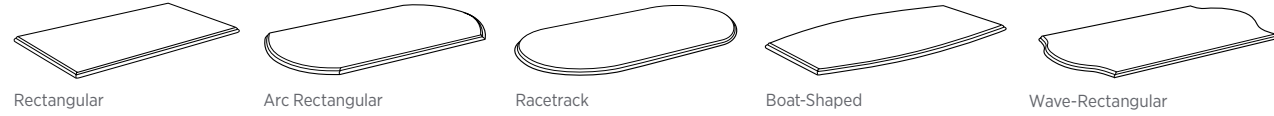

Arc Rectangular

Racetrack

Boat-Shaped

Wave-Rectangular

Statement of Line

Tops/Shapes

Rectangular