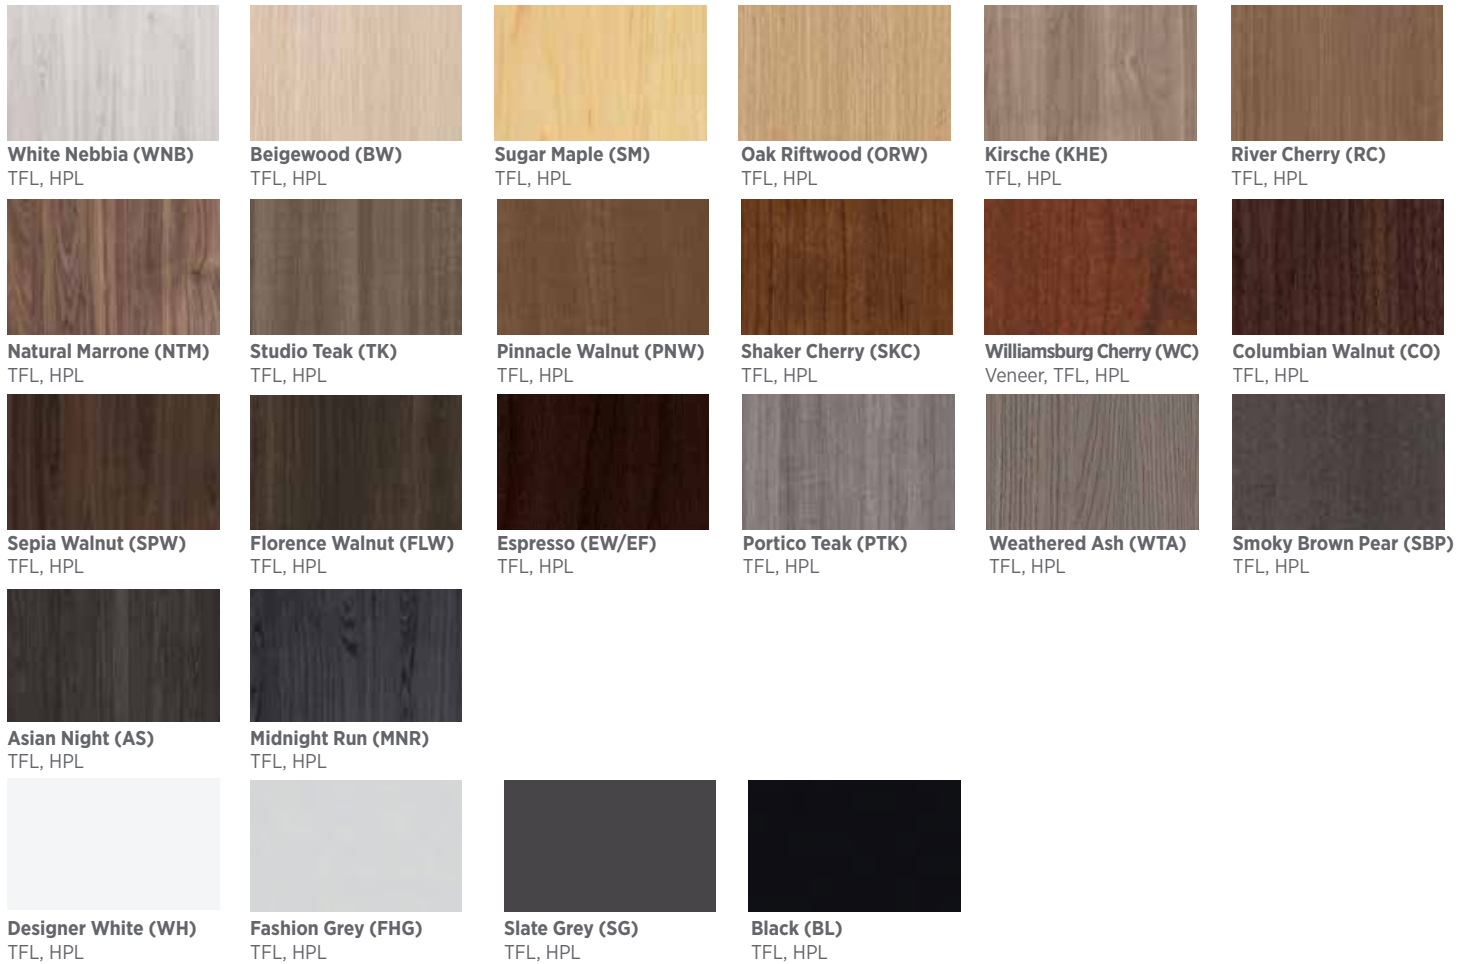

Canvas Casegoods

Surface Material Options

Woodgrain + Solid Laminates

Frosted + High Gloss Acrylics

Metal Finish Options

Glass Marker Board + Door Options

*Veneer Finish is Low Sheen

Colors represented are high-resolution reproductions and may vary slightly from the actual product. To order samples, please contact our Customer Service team or order online at www.indianafurniture.com. Graining and finish colors may vary, yet will continue to complement, across Veneer, HPL, TFL, and Seating products due to the inherent differences of these materials.