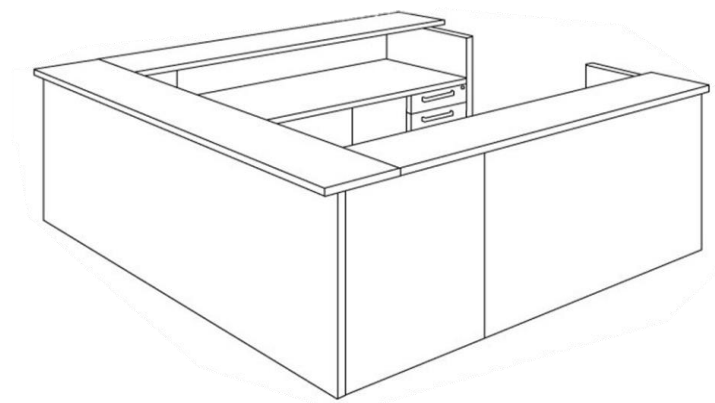

# Aura Reception

Typical 62-4

Model #	Qty	Description
62-3084RS	1	Reception Station Desk Shell w/Transaction Top
62-2554RSLF	1	Reception Station Left Return Shell
62-2554RSRF	1	Reception Station Right Return Shell
62-1276RTP	2	Return w/Transaction Top
62-2418PD1	1	Component Pedestal Box/Box/File
62-2418PD2	1	Component Pedestal File/File