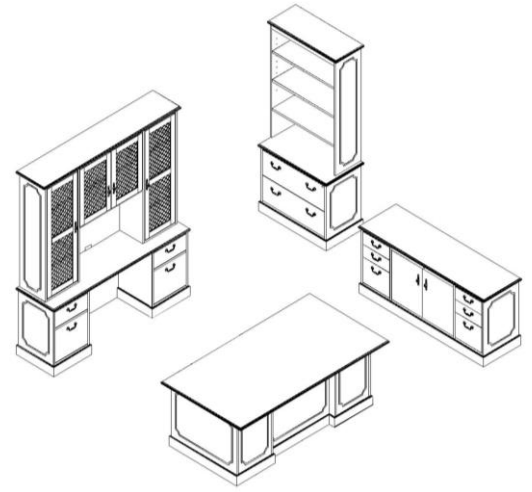

Jefferson

Typical 46-24

Model #	Qty	Description
46-4278DPS	1	Double Pedestal Desk with Tray/Box/File
46-2072KC	1	Kneespace Credenza with Box/File
46-1572VH4M	1	Vertical Hutch with Four Doors, Mesh Inserts
46-2036L2	1	Two Drawer Lateral File
46-1534TU	1	Surface Mount Bookcase
46-2066SC1	1	Storage Credenza with Box/Box/File