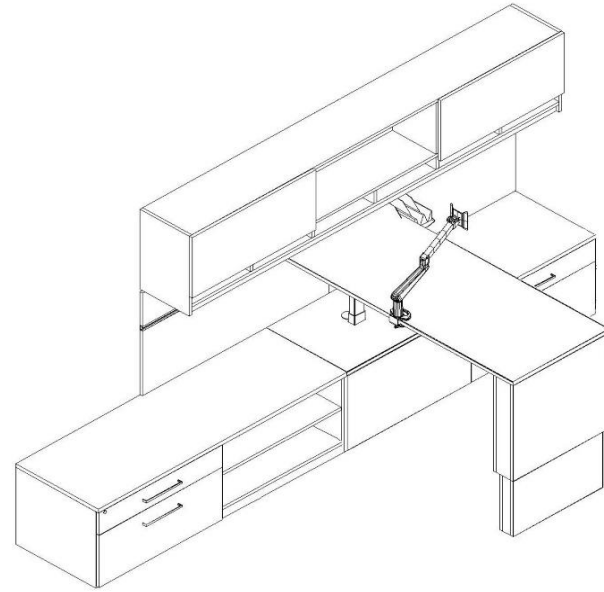

Gesso

Typical 65-18

Model #	Qty	Description
65-2870HTP	1	Height Adjustable Work Surface
65-2472HMFR	1	Height Adjustable Credenza with Box/File and Controls Right
WM Sleeve	1	Wire Management Sleeve
65-2472L21OBFR	1	Low Credenza Box/File Open Bookcase, Right
65-0530HPS	1	Height Adjustable Panel Leg w/Sleeve
65-15108SWDS	1	Wall Mount Dry Erase Door Sliding Door Hutch w/Paper Slots
WW-27108TTRWPS	1	Work Wall with Tackboard
01-FLDRSRTRB	1	Folder Sorte, Black
01-MLEDGE1A	1	Single Articulating Monitor Arm, Aluminum