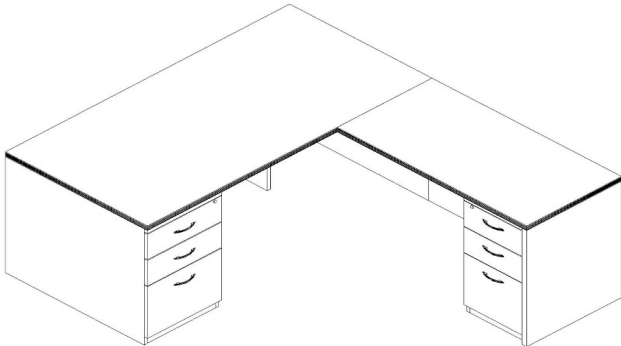

## Typical 16-1

Model #	Qty	Description
16-3672LPS	1	Single Ped Desk with Rectangle Top, Left
16-2448RF	1	Return with FF, Right