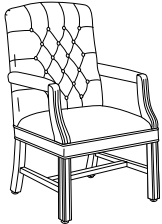

Must Specify (in this order):
Model #
Finish
Upholstery

Description

- Standard with: Tufted Back and Nylon Glides

List Price/Grade	Yards	COM/1	2	3	4	5	6	7	8	9	10	L1	L2
Single Upholstery	2.75	$ 2217	2360	2481	2599	2778	2960	3218	3488	3801	4164	3125	3512

HIGH BACK SWIVEL	112	25	28½	40-44	18½	18	16-20	27-30	52	20