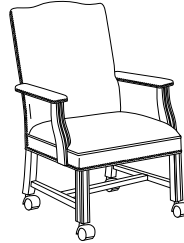

Tufted High Back
Swivel:
132TB
[\(See Details\)](#)

Tufted High Back
Guest:
136TB
[\(See Details\)](#)

Tufted High Back on
Casters:
138TB
[\(See Details\)](#)

High Back
Swivel:
132
[\(See Details\)](#)

High Back
Guest:
136
[\(See Details\)](#)