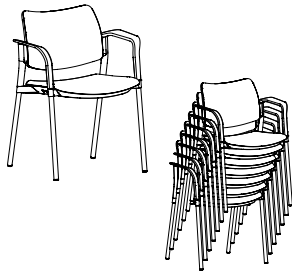

Description

- Upholstered Seat and Back with Black Plastic Arms and Black Non-Leveling Plastic Glides
- Available with Contrasting Upholstery on Seat and Back; [See Upholstery Options](#)
- Specify Frame Color; Black (BLK) or Aluminum (ALUM)
- Easily Gang Chairs Together; Ganging Bracket Sold Separately, [See Unit](#)
- Stacks Up to Seven (7) High; Stacking Height: 49¼"H and Stacking Depth: 34½"D
- Rated For Users Up To 253lbs

List Price/Grade	COM	1	2	3	4	5	6	7	8	9	10	L1	L2
Single Upholstery	1.00 $	655	707	751	794	859	925	1019	1117	1231	1363	985	1126
Contrasting Upholstery													
Primary	0.75 $	679	718	751	783	832	882	952	1026	1111	1210	927	1032
Accent	0.75 $	0	39	72	104	153	203	273	347	432	531	248	353

Must Specify (in this order):
Model #
Primary Upholstery
Accent Upholstery
Leg Frame Color

For ordering options, [see overview at the beginning of this section.](#)