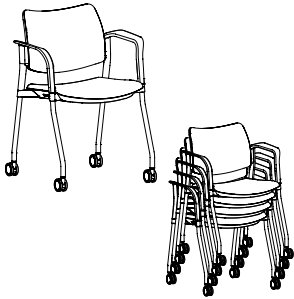

Item	Model No.	Chair Width	Chair Depth	Chair Height	Seat Width	Seat Depth	Seat Height	Arm Height	Ship Wt	Cubic Ft
UPHOLSTERED SEAT AND BACK WITH ARMS AND CASTERS	918U	24	22	32	17	17½	18½	27¼	16	10.1

Description

- Upholstered Seat and Back with Black Plastic Arms and 60mm Black Soft Wheel Casters
- Available with Contrasting Upholstery on Seat and Back; [See Upholstery Options](#)
- Specify Frame Color; Black (BLK) or Aluminum (ALUM)
- Easily Gang Chairs Together; Ganging Bracket Sold Separately, [See Unit](#)
- Caster Units Stack Up to Four (4) High; Stacking Height: 40½"H and Stacking Depth: 30"D
- Rated For Users Up To 253lbs

List Price/Grade	COM	1	2	3	4	5	6	7	8	9	10	L1	L2
Single Upholstery	1.00 $	714	766	810	853	918	984	1078	1176	1290	1422	1044	1185
Contrasting Upholstery													
Primary	0.75 $	738	777	810	842	891	941	1011	1085	1170	1269	986	1091
Accent	0.75 $	0	39	72	104	153	203	273	347	432	531	248	353

Must Specify (in this order):
Model #
Primary Upholstery
Accent Upholstery
Leg Frame Color

UPHOLSTERED SEAT AND BLACK MESH BACK ARMLESS	900M	21	22	32	17	17½	18½	-	13	10.1