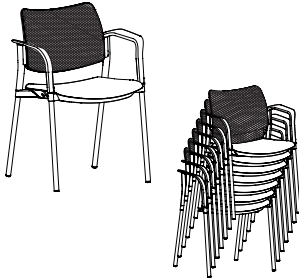

Item	Model No.	Chair Width	Chair Depth	Chair Height	Seat Width	Seat Depth	Seat Height	Arm Height	Ship Wt	Cubic Ft
UPHOLSTERED SEAT AND BLACK MESH BACK WITH ARMS	910M	24	22	32	17	17½	18½	27¼	15	10.1

Description

- Upholstered Seat with Black Mesh Back, Black Plastic Arms and Black Non-Leveling Plastic Glides
- Specify Frame Color; Black (BLK) or Aluminum (ALUM)
- Easily Gang Chairs Together; Ganging Bracket Sold Separately, [See Unit](#)
- Stacks Up to Seven (7) High: 49¼"H and Stacking Depth: 34½"D
- Rated For Users Up To 253lbs

List Price/Grade	COM	1	2	3	4	5	6	7	8	9	10	L1	L2
Seat Upholstery	0.75 $	541	580	613	645	694	744	814	888	973	1072	789	894

Must Specify (in this order):

- Model #
- Seat Upholstery
- Leg Frame Color

UPHOLSTERED SEAT AND BLACK MESH BACK WITH ARMS AND CASTERS	918M	24	22	32	17	17½	18½	27¼	15	10.1