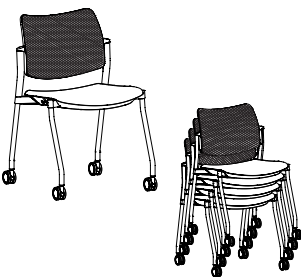

Description

- Upholstered Seat with Black Mesh Back and 60mm Black Soft Wheel Casters
- Specify Frame Color; Black (BLK) or Aluminum (ALUM)
- Easily Gang Chairs Together; Ganging Bracket Sold Separately, [See Unit](#)
- Caster Units Stack Up to Four (4) High; Stacking Height: 40½"H and Stacking Depth: 30"D
- Rated For Users Up To 253lbs

List Price/Grade	COM	1	2	3	4	5	6	7	8	9	10	L1	L2
Seat Upholstery	0.75 $	562	601	634	666	715	765	835	909	994	1093	810	915

Must Specify (in this order):
Model #
Seat Upholstery
Leg Frame Color

For ordering options, [see overview at the beginning of this section.](#)