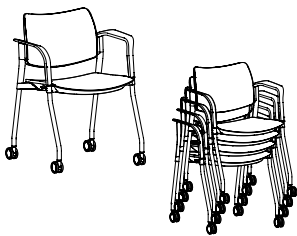

Description

- Black Poly Seat and Back with Black Plastic Arms and 60mm Black Soft Wheel Casters
- Specify Frame Color; Black (BLK) or Aluminum (ALUM)
- Easily Gang Chairs Together; Ganging Bracket Sold Separately, See Unit Below
- Stacks Up to Four (4) High; Stacking Height: 40"H and Stacking Depth: 29¼"D
- Rated For Users Up To 253lbs

Must Specify (in this order):

Model #
Leg Frame Color

Item	Model No.	Width	Depth	Height	Ship Wt	Cubic Ft	List Price
GANGING BRACKET	910-000GB	7	3½	1	0.5	3	$ 53