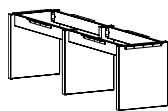

Catalyst Tables

Statement of Line

Catalyst Tables blend desired aesthetics, functionality, and technology to deliver a comprehensive solution for all types of meeting needs and spaces. The line boasts a broad selection of veneers, laminates, and glass with a variety of top shapes, and a vast range of sizes spanning from 36"D to 60"D and 36"W to 240"W, integrated power/data, and a variety of heights, including work, counter, and bar.

Tops/Shapes

Rectangular

Modern Rectangular

Boat

Square

Circular

Bases

Rectangular Panel Bases with Trough