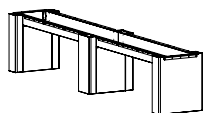

Catalyst Tables

Statement of Line

Catalyst Tables blend desired aesthetics, functionality, and technology to deliver a comprehensive solution for all types of meeting needs and spaces. The line boasts a broad selection of veneers, laminates, and glass with a variety of top shapes, and a vast range of sizes spanning from 36"D to 60"D and 36"W to 240"W, integrated power/data, and a variety of heights, including work, counter, and bar.

Tops/Shapes

Rectangular

Modern Rectangular

Boat

Square

Circular

Bases

Rectangular Panel Bases with Trough

6" Rectangular Bases with Trough

10" Rectangular Bases with Trough

6" Rectangular Accent Bases with Trough

10" Rectangular Accent Bases with Trough

6" + 10" Combo Rectangular Bases with Trough

6" + 10" Combo Rectangular Accent Bases with Trough

Metal

X-Base

Cylinder

Disc Base

Square Base

Storage Components

Buffet Credenzas w/Drawers

24" + 20" Credenzas with Doors