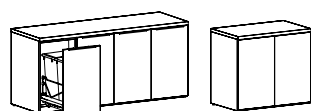

Catalyst Tables

Statement of Line

Catalyst Tables blend desired aesthetics, functionality, and technology to deliver a comprehensive solution for all types of meeting needs and spaces. The line boasts a broad selection of veneers, laminates, and glass with a variety of top shapes, and a vast range of sizes spanning from 36"D to 60"D and 36"W to 240"W, integrated power/data, and a variety of heights, including work, counter, and bar.

Metal

X-Base

Cylinder

Disc Base

Square Base

Storage Components

Buffet Credenzas w/Drawers

24" + 20" Credenzas with Doors