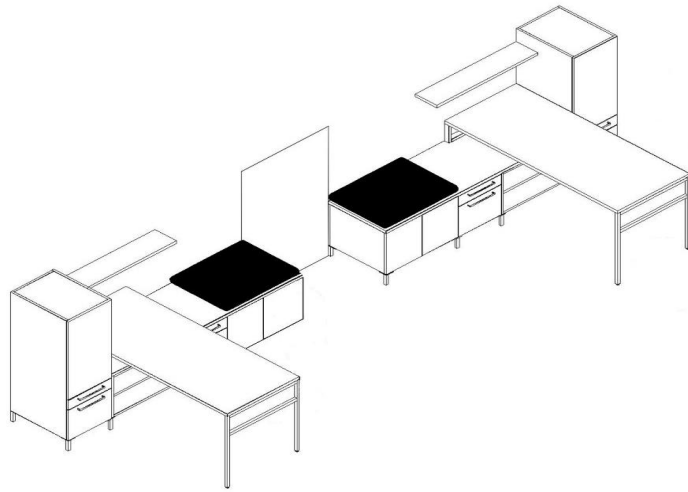

Gesso

Typical 65-40

Model #	Qty	Description
66-3072TP	2	Canvas Modular Desk Top (HPL)
65-2478TP	2	Modular Credenza Top
01-3028HL	2	H Modular Peninsula Support
01-3007OL	2	Layer Support for Low Credenza
65-2430SBC	2	Studio Low Modular Ped, Open Bookcase
65-2418STF	2	Studio Modular Ped, Tray/File
65-2430SDB	2	Studio Low Modular Ped, Double Door Bookcase
65-1851SWBL	1	Studio Storage Cabinet Door/Tray/File, Left
65-1851SWBR	1	Studio Storage Cabinet Door/Tray/File, Right
65-2430CUSHION	2	Component Cushion
01-0404SSL4	3	Studio Shared Leg, 4 Pack
01-0404SL4	2	Studio Leg, 4 Pack
GMB-5136W	1	Glass Marker Board
65-0942FS	2	Floating Shelf