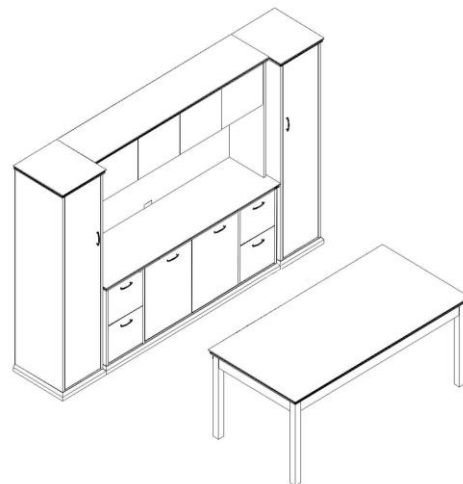

Phoenix

Typical 21-6

Model #	Qty	Description
21-3672TD	1	Table Desk
21-0202TL	1	Table Legs (No Charge)
21-2072SC	1	Storage Credenza, Flush Left & Right
21-1672HU	1	Surface Mount Hutch, Flush Left & Right
21-1872WL	1	Wardrobe/Storage Cabinet, Left, Flush Right
TL-0848	1	Task Light
21-1872WR	1	Wardrobe/Storage Cabinet, Right, Flush Left