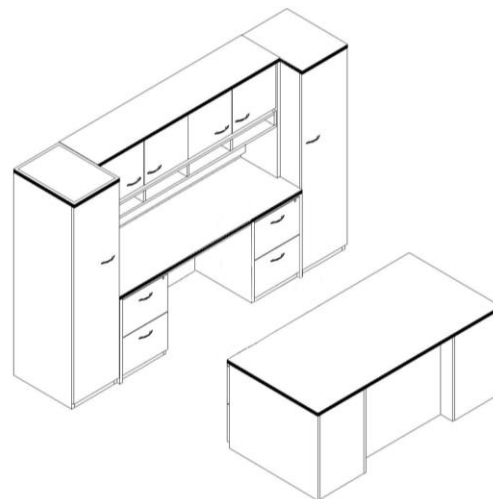

## Typical 16-5

| Model #    | Qty | Description                         |
|------------|-----|-------------------------------------|
| 16-3672DPS | 1   | Double Ped Desk, Rectangular Top    |
| 16-2472KC  | 1   | Kneespace Credenza w/File/File      |
| 14-1572HU  | 1   | Surface Mount Hutch                 |
| 14-1170PS  | 1   | Paper Slots for Surface Mount Hutch |
| 14-1870WL  | 1   | Wardrobe/Storage Cabinet, Left      |
| 14-1870WR  | 1   | Wardrobe/Storage Cabinet, Right     |
| TB-1472H   | 1   | Tackboard                           |