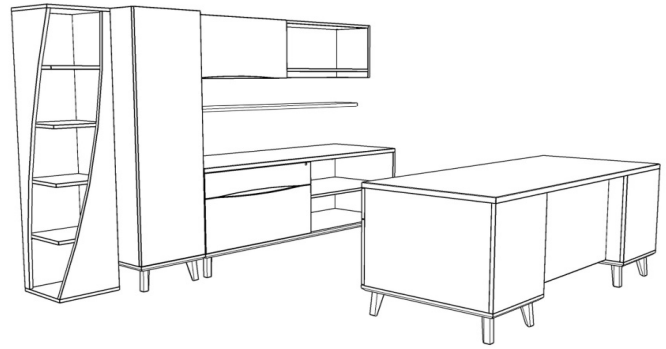

Iconic

Typical 50-2

Model #	Qty	Description
50-3672DP	1	Double Ped Desk, Left
50-2472OBFL	1	Credenza With Open Bookcase and Box/Lateral File, Left
50-1572SWD	1	Wall Mount Hutch with Sliding Door
50-2472WL	1	Storage Wardrobe, Left
50-1572TBL	1	Twisted Bookcase, Left
65-0972FS	1	Gesso Floating Shelf