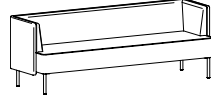

## Statement of Line

KickStart's classic forms and refined scale are enhanced through precise details, tailored upholstery and a horizontal stitch detail. Two back styles, with or without a pillow, combine with upholstery options to create a versatile aesthetic ranging from sophisticated to casual.

### Standard Components

550: Club Chair

5502: Settee

5503: Sofa

550H: Club Chair with High Surround

5502H: Settee with High Surround  
(Shown with optional pillows)

5503H: Sofa with High Surround

550-1617PF: Pouffe