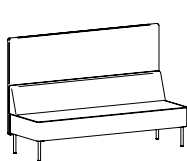

Bistro Table  
550-1681BT: TFL  
550-1681BTH: HPL  
550-1681BTV: Veneer  
550-1657BT: TFL  
550-1657BTH: HPL  
550-1657BTV: Veneer

Purse Hook:  
01-HOOK

### Modular Components

550N: Modular Club Chair

5502N: Modular Settee  
(Shown with optional pillows)

5503N: Modular Sofa

Modular Chaise Settee  
5502CR: Right  
5502CL: Left

Modular Chaise Sofa  
5503CR: Right  
5503CL: Left

550-90C: Modular Corner Unit

550NH: Modular Club Chair with High Surround

5502NH: Modular Settee with High Surround

5503NH: Modular Sofa with High Surround

Modular Chaise Settee with High Surround  
5502CHR: Right  
5502CHL: Left