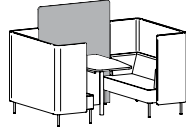

### Standard Components

550: Club Chair

5502: Settee

5503: Sofa

550H: Club Chair with High Surround

5502H: Settee with High Surround  
(Shown with optional pillows)

5503H: Sofa with High Surround

550-1617PF: Pouffe

Booth Settee with High Surround  
5502HR: Right  
5502HL: Left

Booth Sofa with High Surround  
5503HR: Right  
5503HL: Left

Club Nook with High Surround  
550HNR: Right  
550HNL: Left

High Center Panel  
5560HP: TFL  
5560HPV: Veneer  
5560HPU: Upholstered