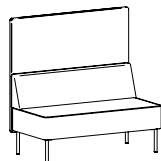

Bistro Table  
550-1681BT: TFL  
550-1681BTH: HPL  
550-1681BTV: Veneer  
550-1657BT: TFL  
550-1657BTH: HPL  
550-1657BTV: Veneer

Purse Hook:  
01-HOOK

### Modular Components

550N: Modular Club Chair

5502N: Modular Settee  
(Shown with optional pillows)

5503N: Modular Sofa

Modular Chaise Settee  
5502CR: Right  
5502CL: Left

Modular Chaise Sofa  
5503CR: Right  
5503CL: Left

550-90C: Modular Corner Unit

550NH: Modular Club Chair with High Surround

5502NH: Modular Settee with High Surround

5503NH: Modular Sofa with High Surround

Modular Chaise Settee with High Surround  
5502CHR: Right  
5502CHL: Left