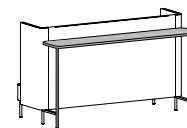

### Standard Components

550: Club Chair

5502: Settee

5503: Sofa

550H: Club Chair with High Surround

5502H: Settee with High Surround  
(Shown with optional pillows)

5503H: Sofa with High Surround

550-1617PF: Pouffe

Booth Settee with High Surround  
5502HR: Right  
5502HL: Left

Booth Sofa with High Surround  
5503HR: Right  
5503HL: Left

Club Nook with High Surround  
550HNR: Right  
550HNL: Left

High Center Panel  
5560HP: TFL  
5560HPV: Veneer  
5560HPU: Upholstered

Low Center Panel  
5540HP: TFL  
5540HPV: Veneer  
5540HPU: Upholstered

Media Peninsula  
550-3072MPS: TFL  
550-3072MPSH: HPL  
550-3072MPSV: Veneer  
550-3048MPS: TFL  
550-3048MPSH: HPL  
550-3048MPSV: Veneer