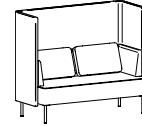

### Standard Components

550: Club Chair

5502: Settee

5503: Sofa

550H: Club Chair with High Surround

5502H: Settee with High Surround  
(Shown with optional pillows)

5503H: Sofa with High Surround

550-1617PF: Pouffe

Booth Settee with High Surround  
5502HR: Right  
5502HL: Left

Booth Sofa with High Surround  
5503HR: Right  
5503HL: Left

Club Nook with High Surround  
550HNR: Right  
550HNL: Left

High Center Panel  
5560HP: TFL  
5560HPV: Veneer  
5560HPU: Upholstered