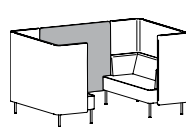

### Standard Components

550: Club Chair

5502: Settee

5503: Sofa

550H: Club Chair with High Surround

5502H: Settee with High Surround  
(Shown with optional pillows)

5503H: Sofa with High Surround

550-1617PF: Pouffe

Booth Settee with High Surround  
5502HR: Right  
5502HL: Left

Booth Sofa with High Surround  
5503HR: Right  
5503HL: Left

Club Nook with High Surround  
550HNR: Right  
550HNL: Left

High Center Panel  
5560HP: TFL  
5560HPV: Veneer  
5560HPU: Upholstered