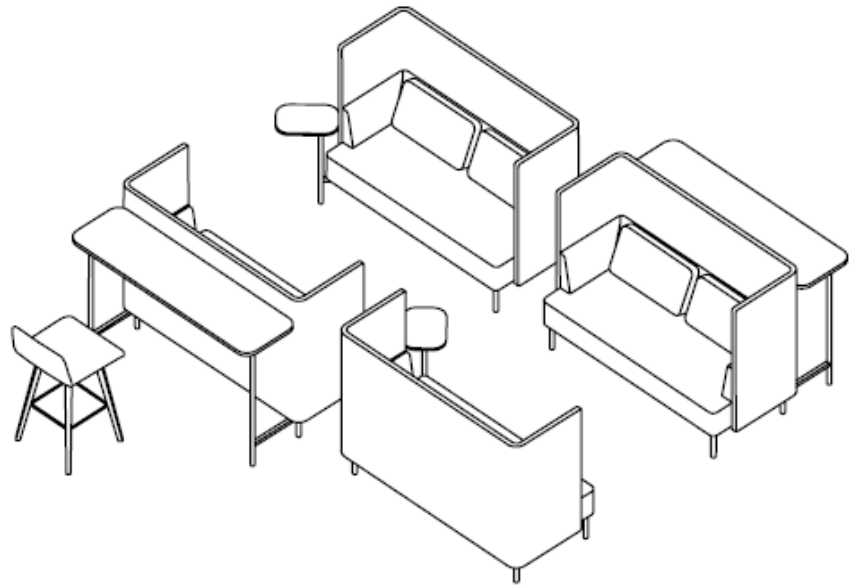

Kickstart

Typical 550-1

Model #	Qty	Description
5502H	2	Settee with High Surround and Pillows
NAS-1C	1	Natta Stool
5502H	1	Settee with High Surround, Pillows & (TR) Right Tablet Arm
5502H	1	Settee with High Surround, Pillows & (TL) Left Tablet Arm
550-1657BT	1	Bistro Table, Aluminum Leg