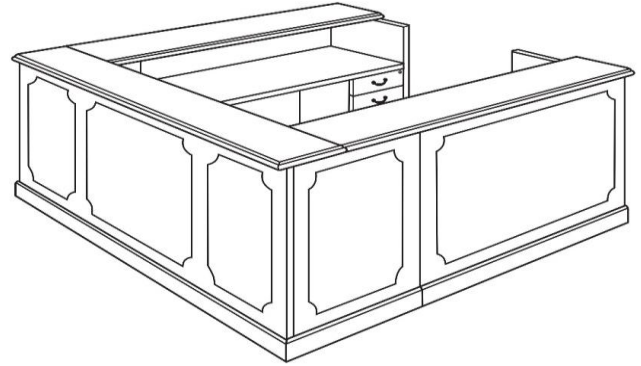

# Cameo Reception

Typical 61-3

| Model #     | Qty | Description                                    |
|-------------|-----|--|
| 61-3684RS   | 1   | Reception Station Desk Shell w/Transaction Top |
| 61-2548RSLF | 1   | Reception Station Left Return Shell            |
| 61-2548RSRF | 1   | Reception Station Right Return Shell           |
| 61-1276RTP  | 2   | Return w/Transaction Top                       |
| 61-2418PD1  | 1   | Component Pedestal Box/Box/File                |
| 61-2418PD2  | 1   | Component Pedestal File/File                   |
| 61-1622CD   | 1   | Center Drawer                                  |