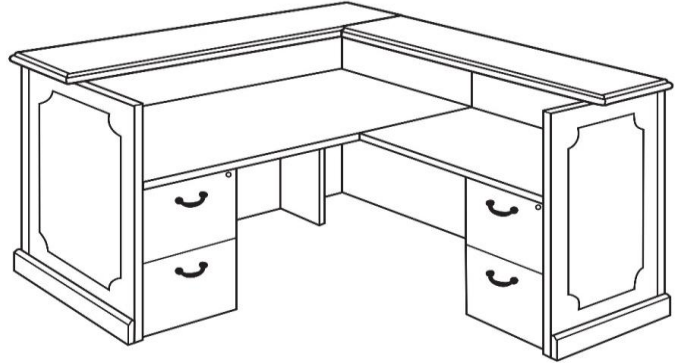

# Cameo Reception

Typical 61-2

Model #	Qty	Description
61-3672RS	1	Reception Station Desk Shell w/Transaction Top
61-2548RSRF	1	Reception Station Return Shell
61-1276RTP	1	Return Transaction Top
61-2418PD1	1	Component Pedestal File/File